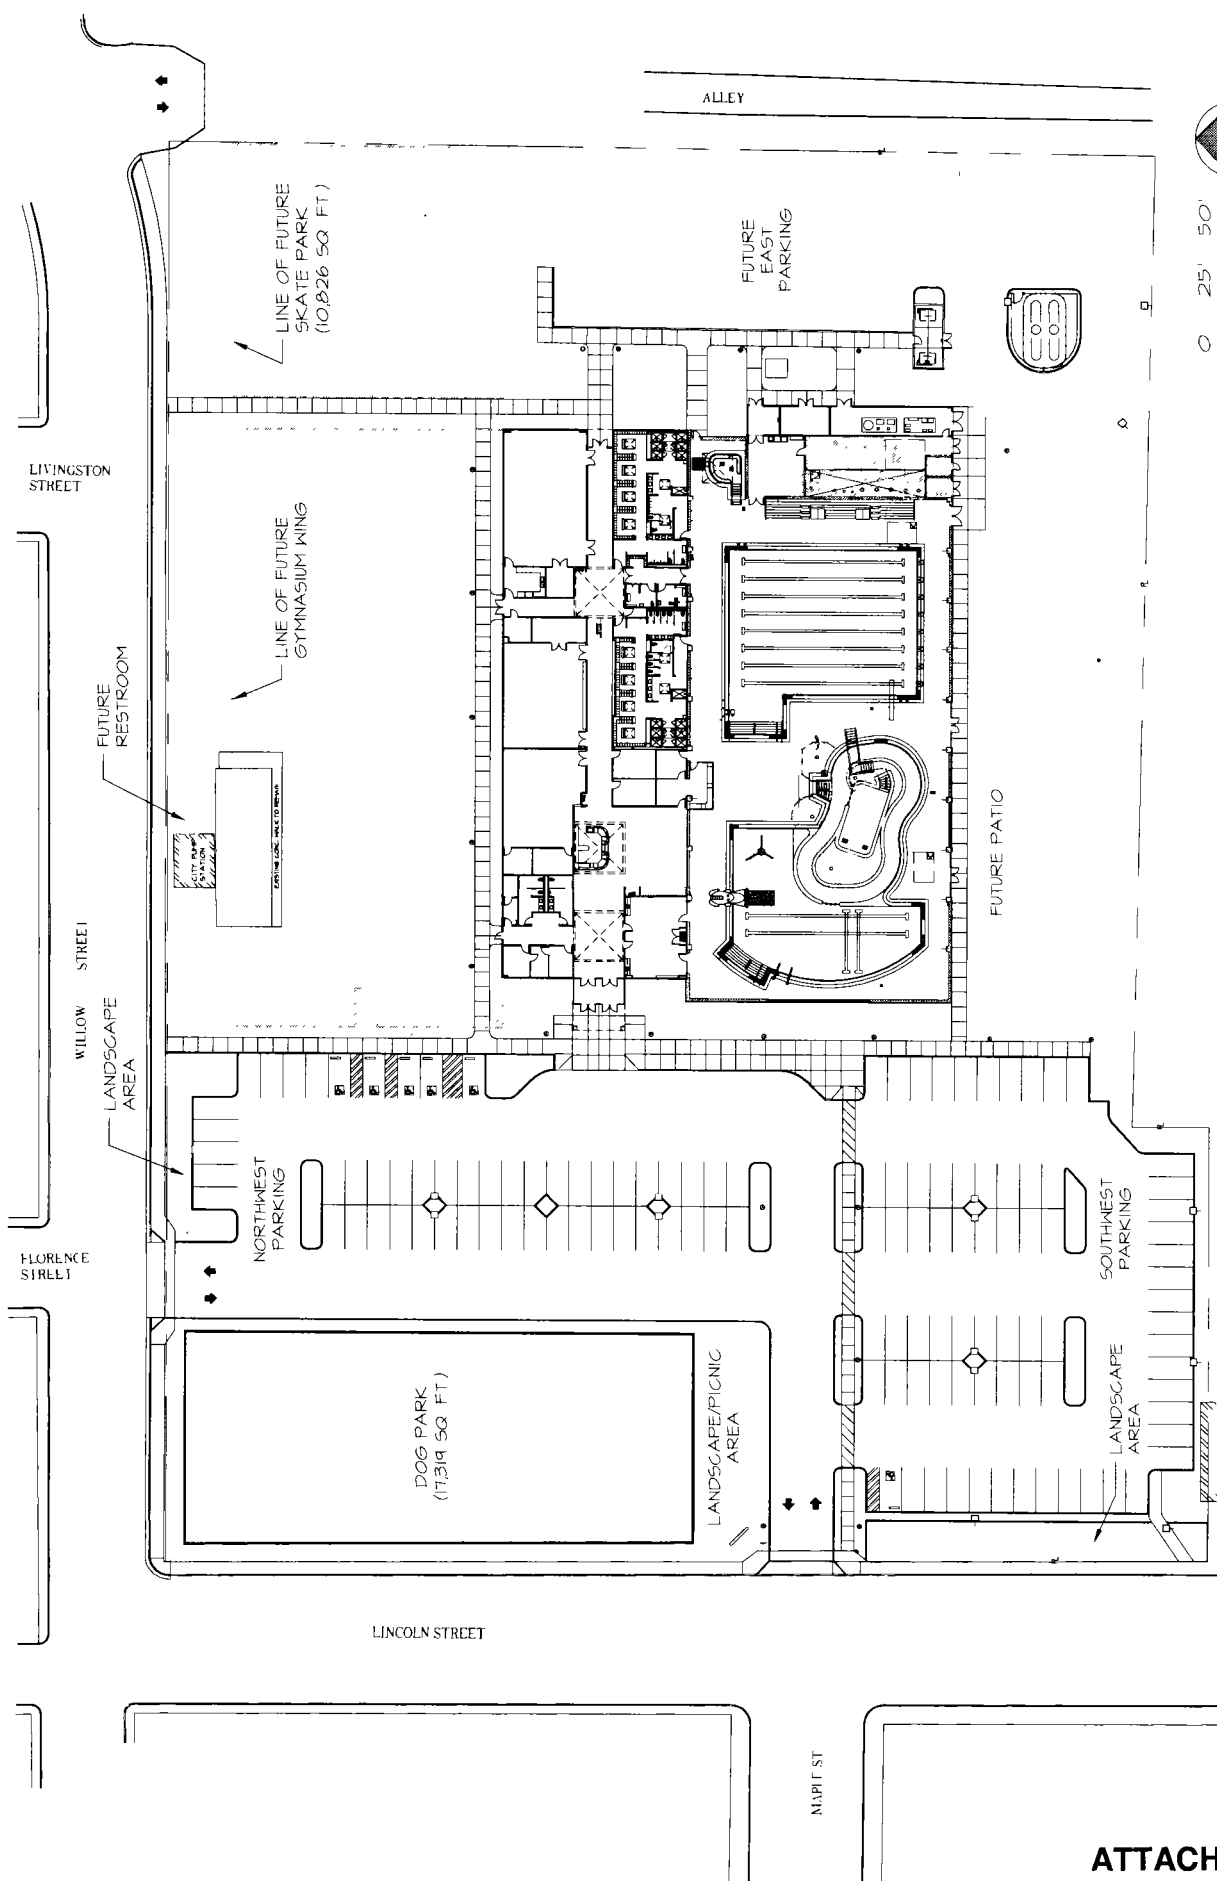

0 25' 50'
SCALE 1"=50'

C.V. Starr/Spaht Aquatic Center
Site Plan

ATTACHMENT 5 Site Plan