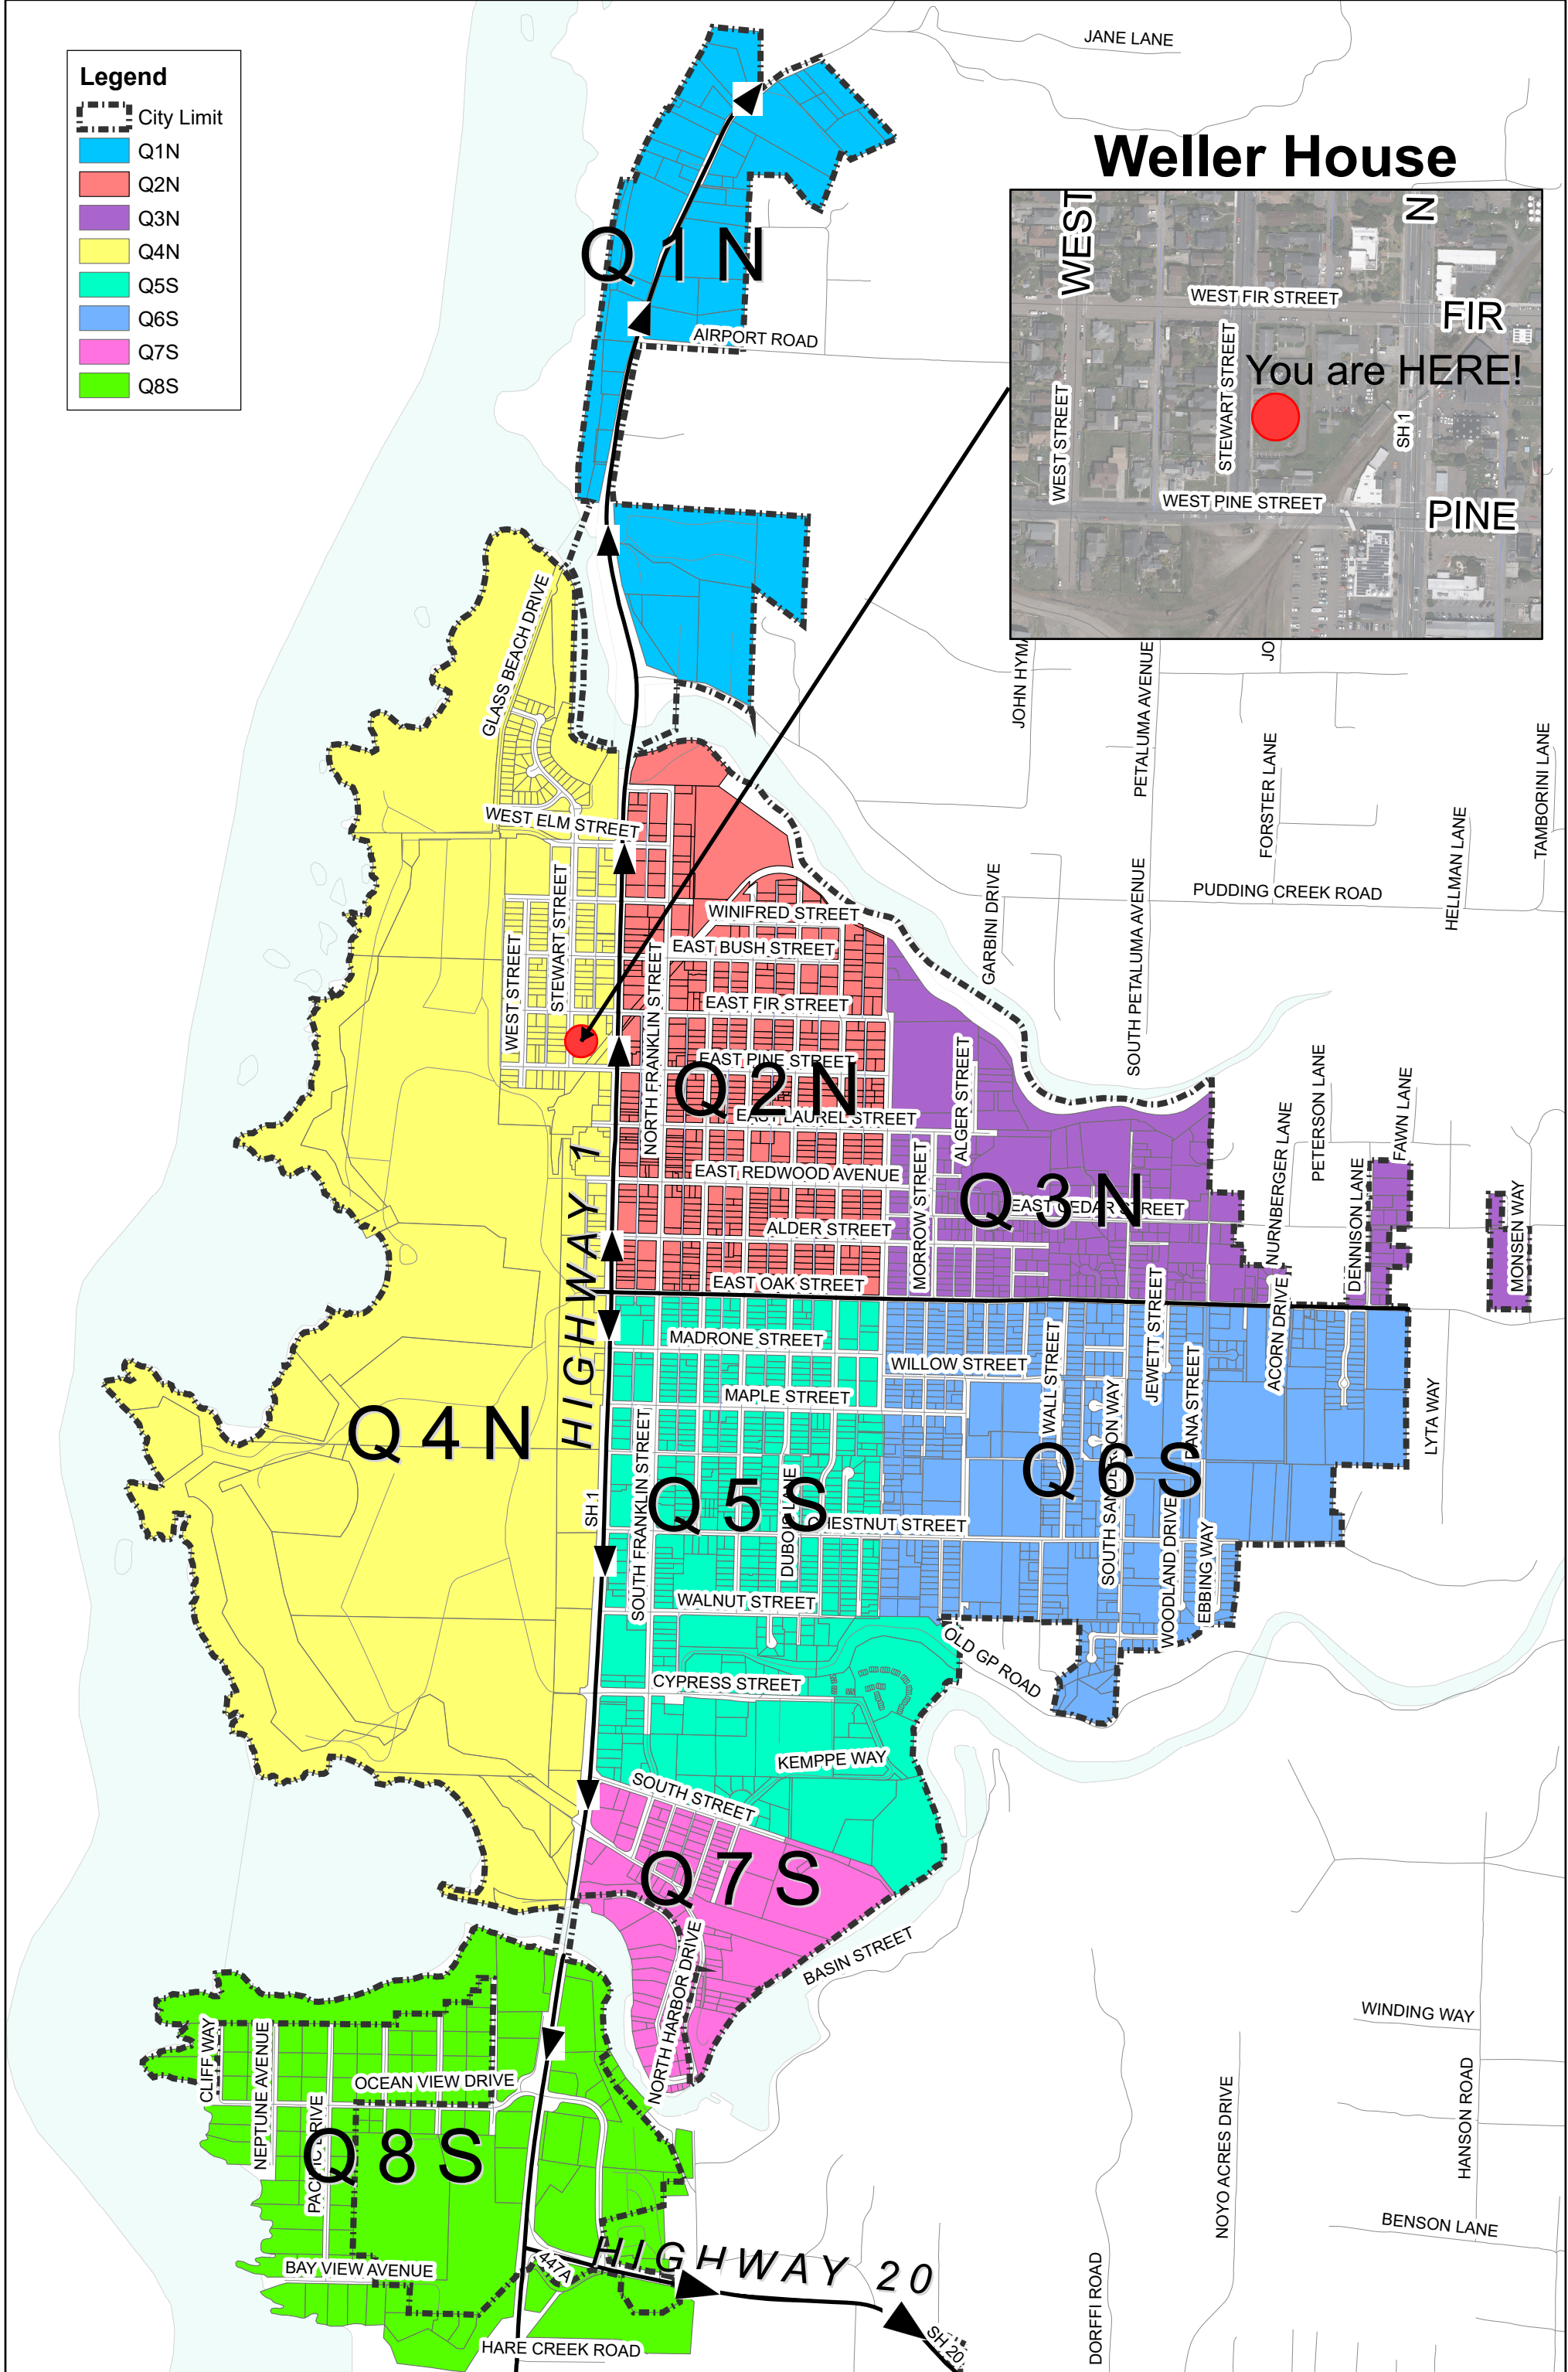

**Legend**

-  City Limit
-  Q1N
-  Q2N
-  Q3N
-  Q4N
-  Q5S
-  Q6S
-  Q7S
-  Q8S

# Weller House

  Feet  
0200

## Evacuation Zones

Feature and boundary locations depicted are approximate only. 11-19-2020