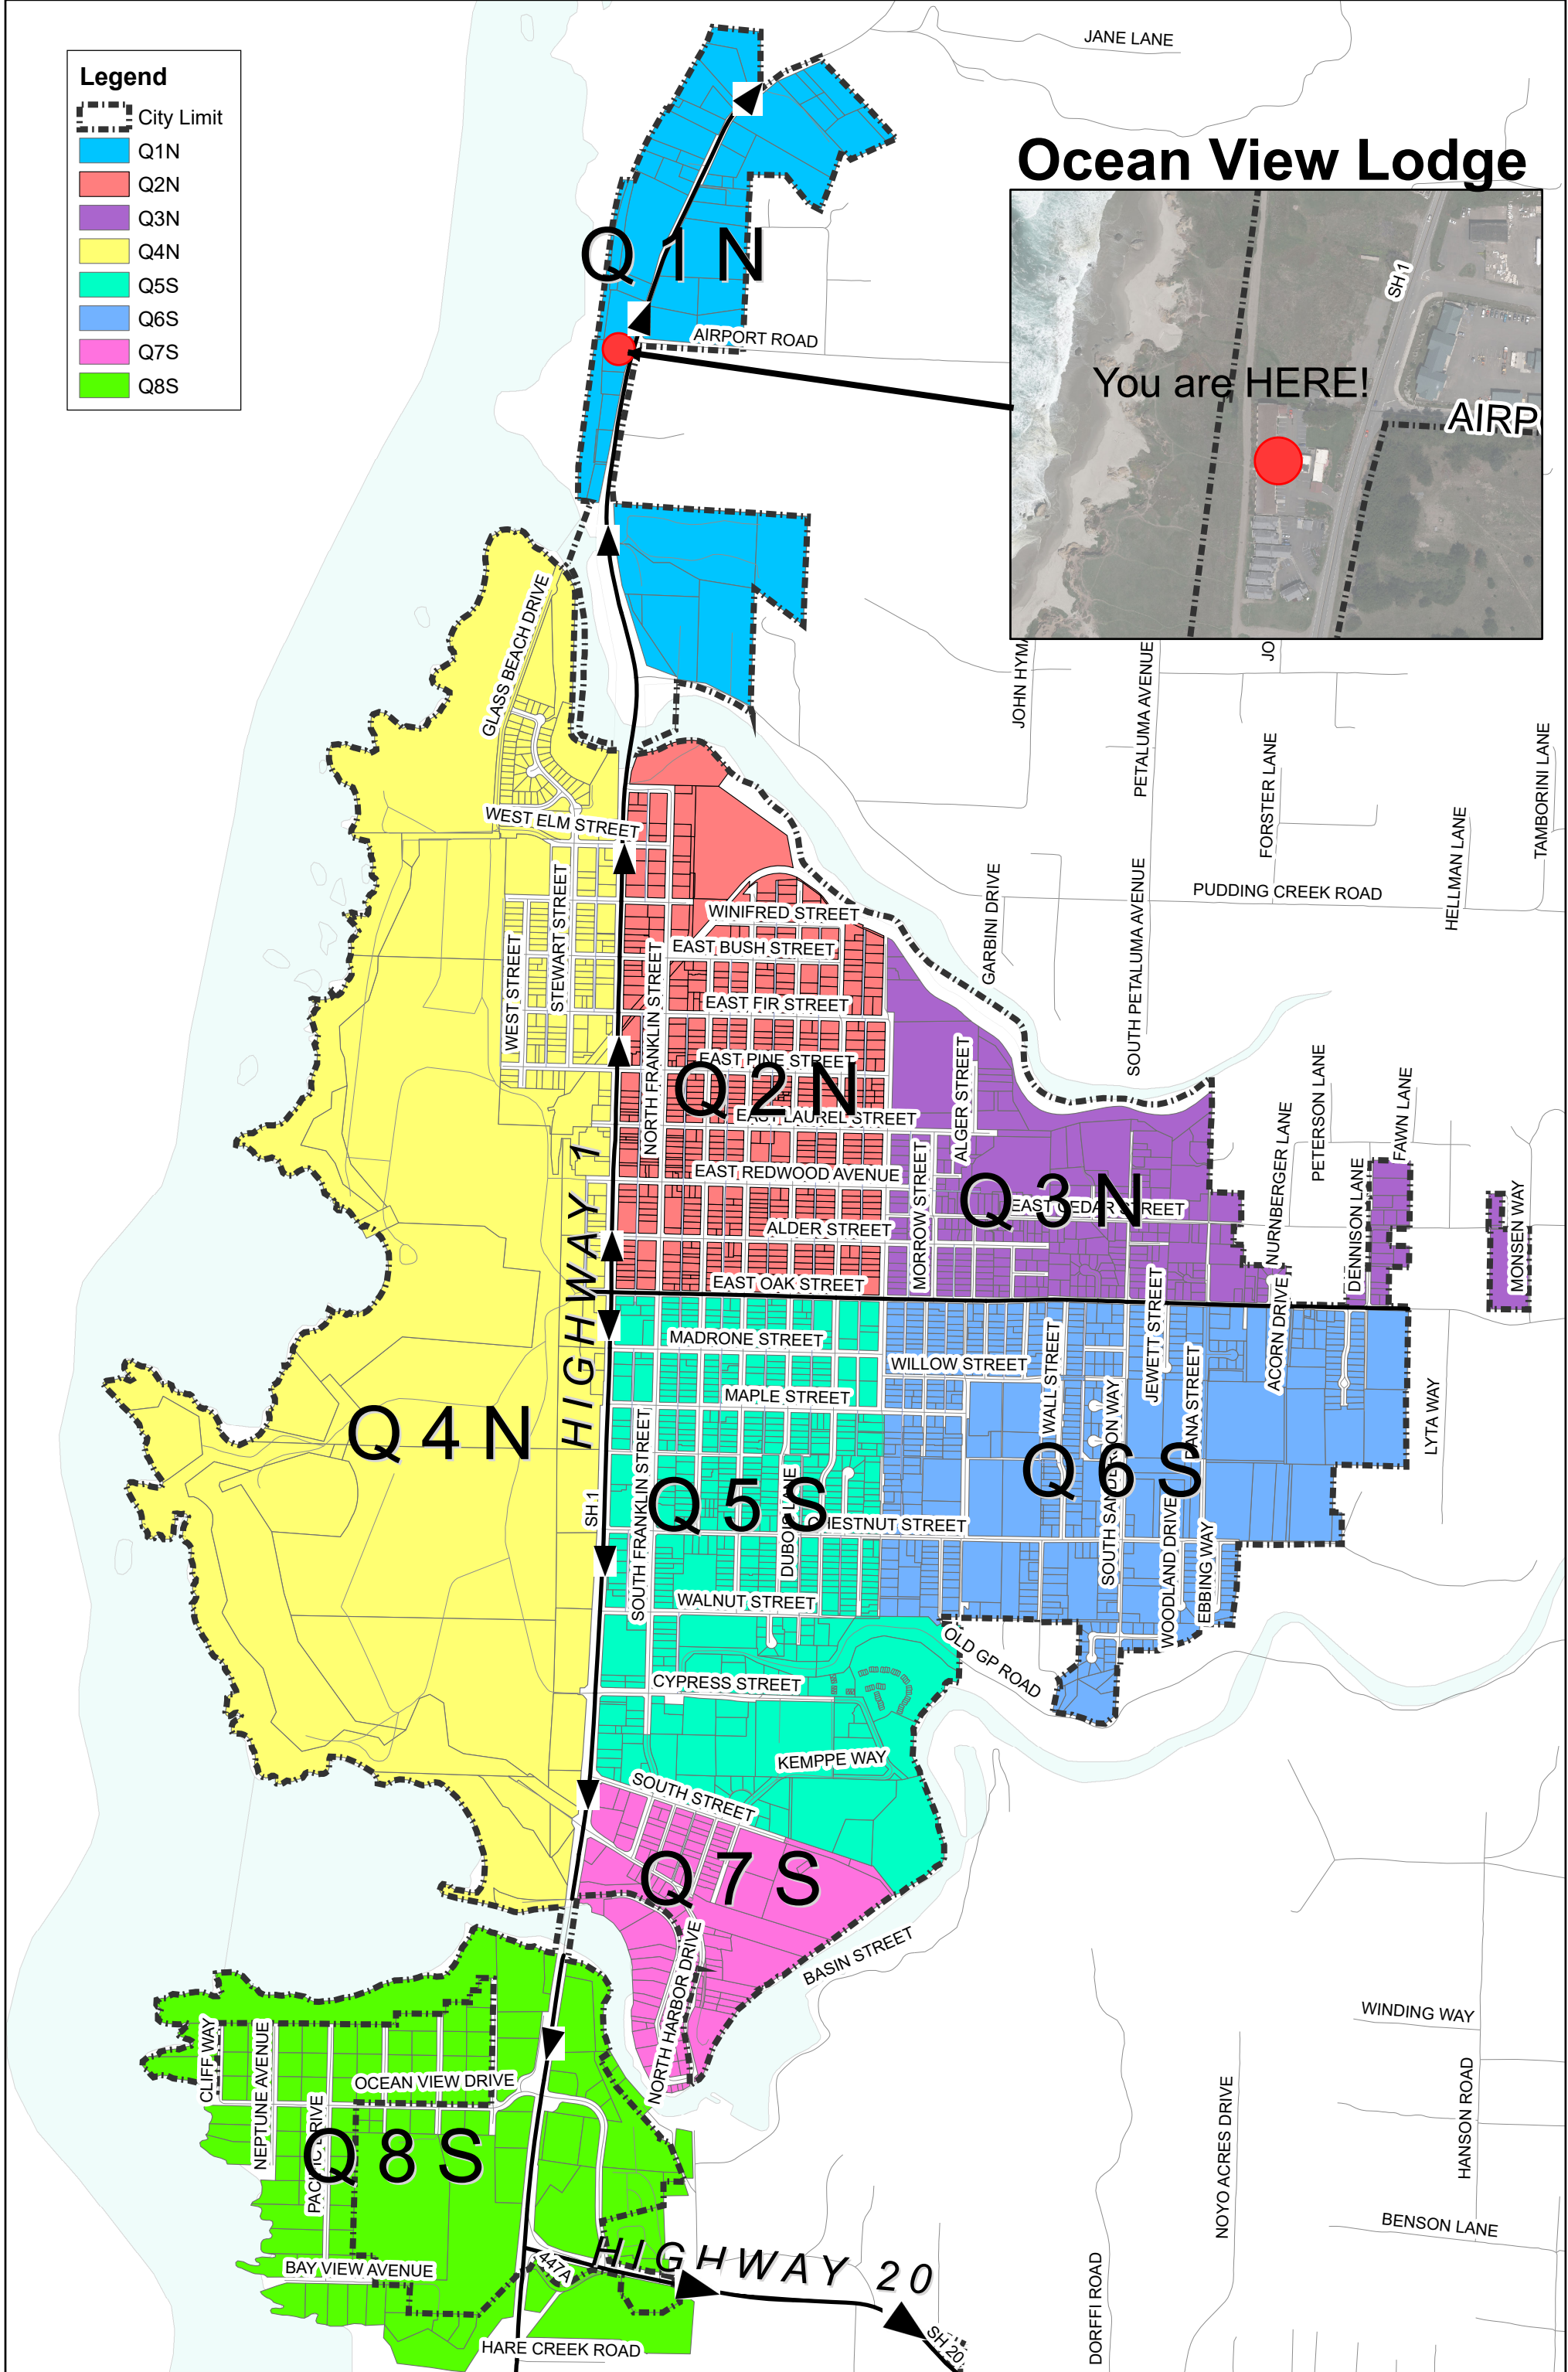

- Legend**
-  City Limit
 -  Q1N
 -  Q2N
 -  Q3N
 -  Q4N
 -  Q5S
 -  Q6S
 -  Q7S
 -  Q8S

Ocean View Lodge

Feature and boundary locations depicted are approximate only. 11-19-2020

 Feet
0200

Evacuation Zones