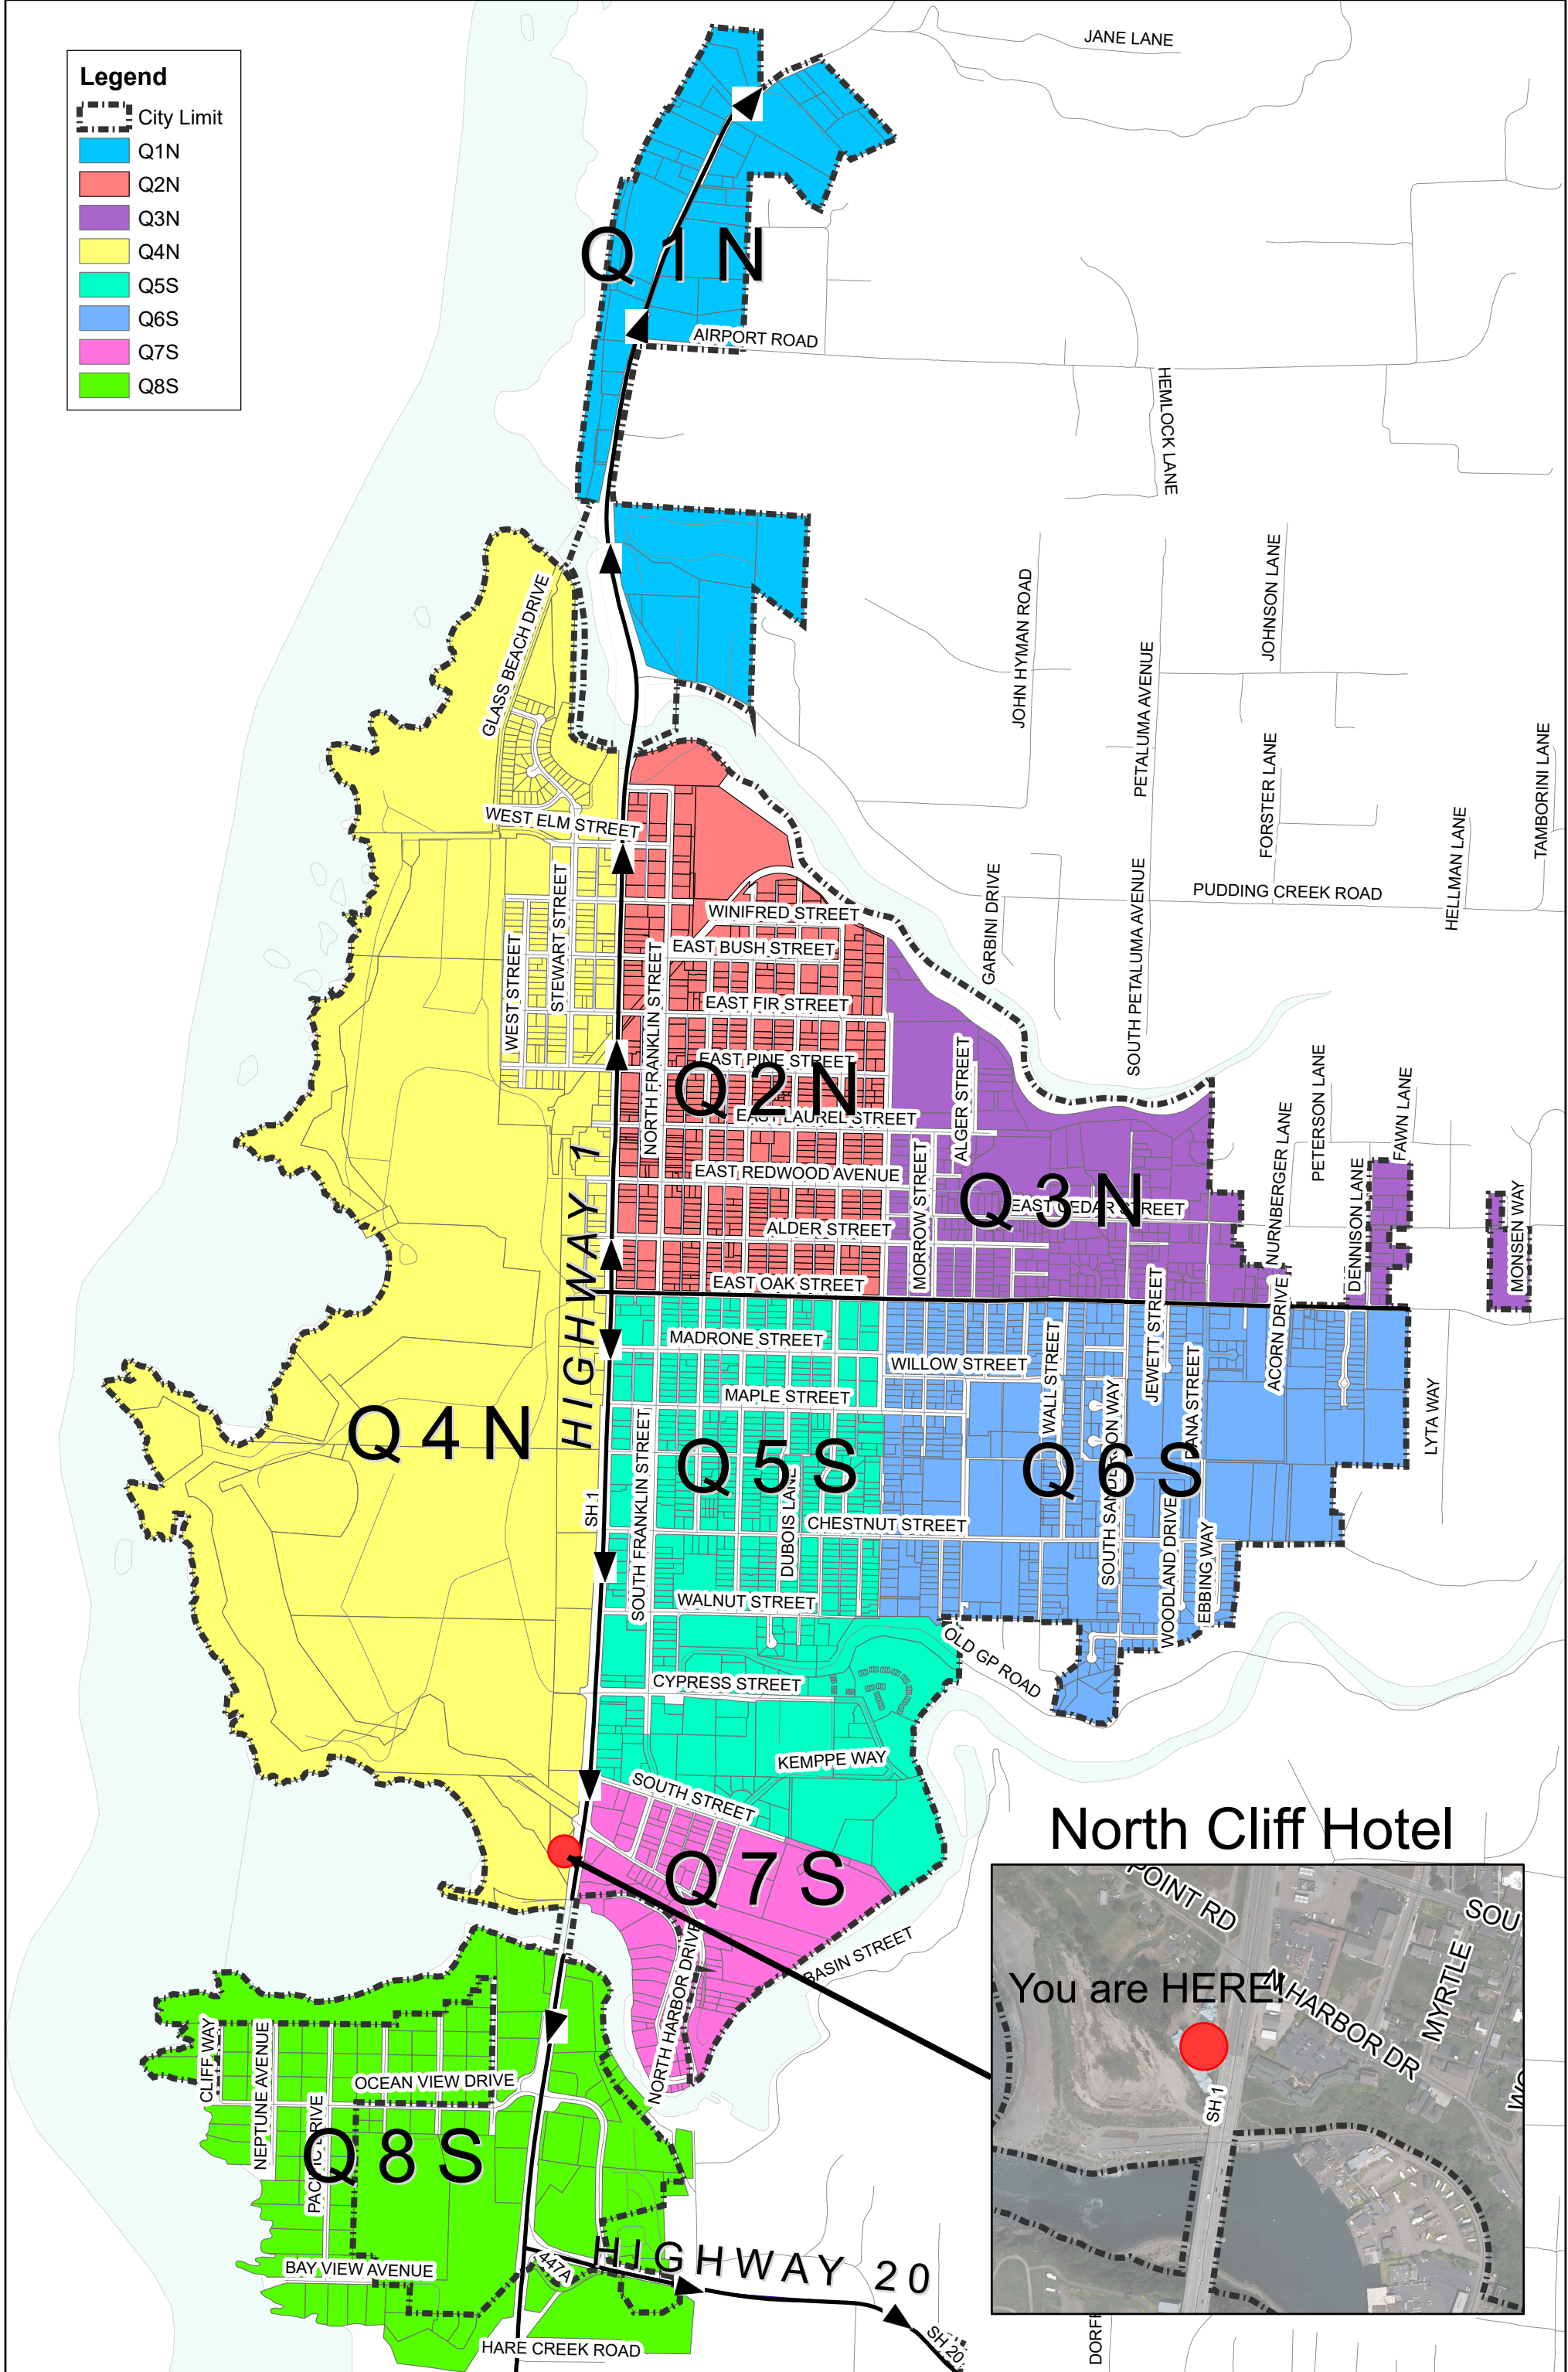

- Legend**
-  City Limit
  -  Q1N
  -  Q2N
  -  Q3N
  -  Q4N
  -  Q5S
  -  Q6S
  -  Q7S
  -  Q8S

**North Cliff Hotel**

 Feet  
0200

**Evacuation Zones**

Feature and boundary locations depicted are approximate only. 10-26-2020