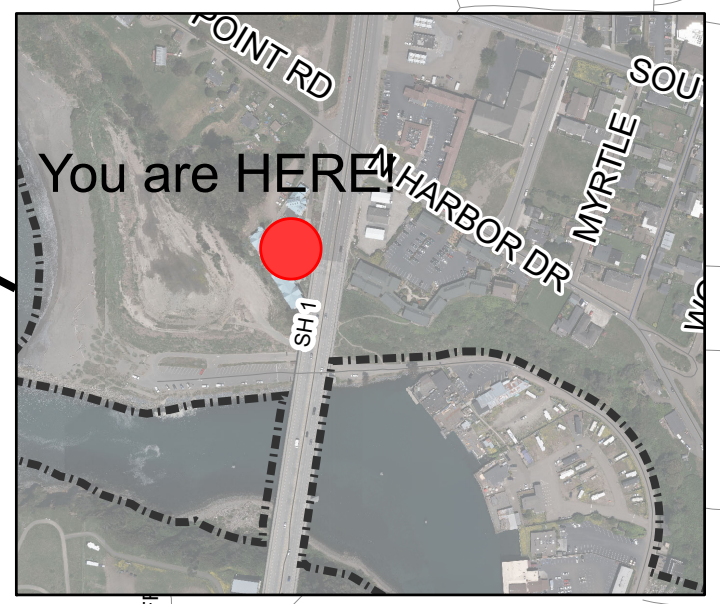

- Legend**
-  City Limit
  -  Q1N
  -  Q2N
  -  Q3N
  -  Q4N
  -  Q5S
  -  Q6S
  -  Q7S
  -  Q8S

**North Cliff Hotel**

 Feet  
0200

**Evacuation Zones**

Feature and boundary locations depicted are approximate only. 10-26-2020