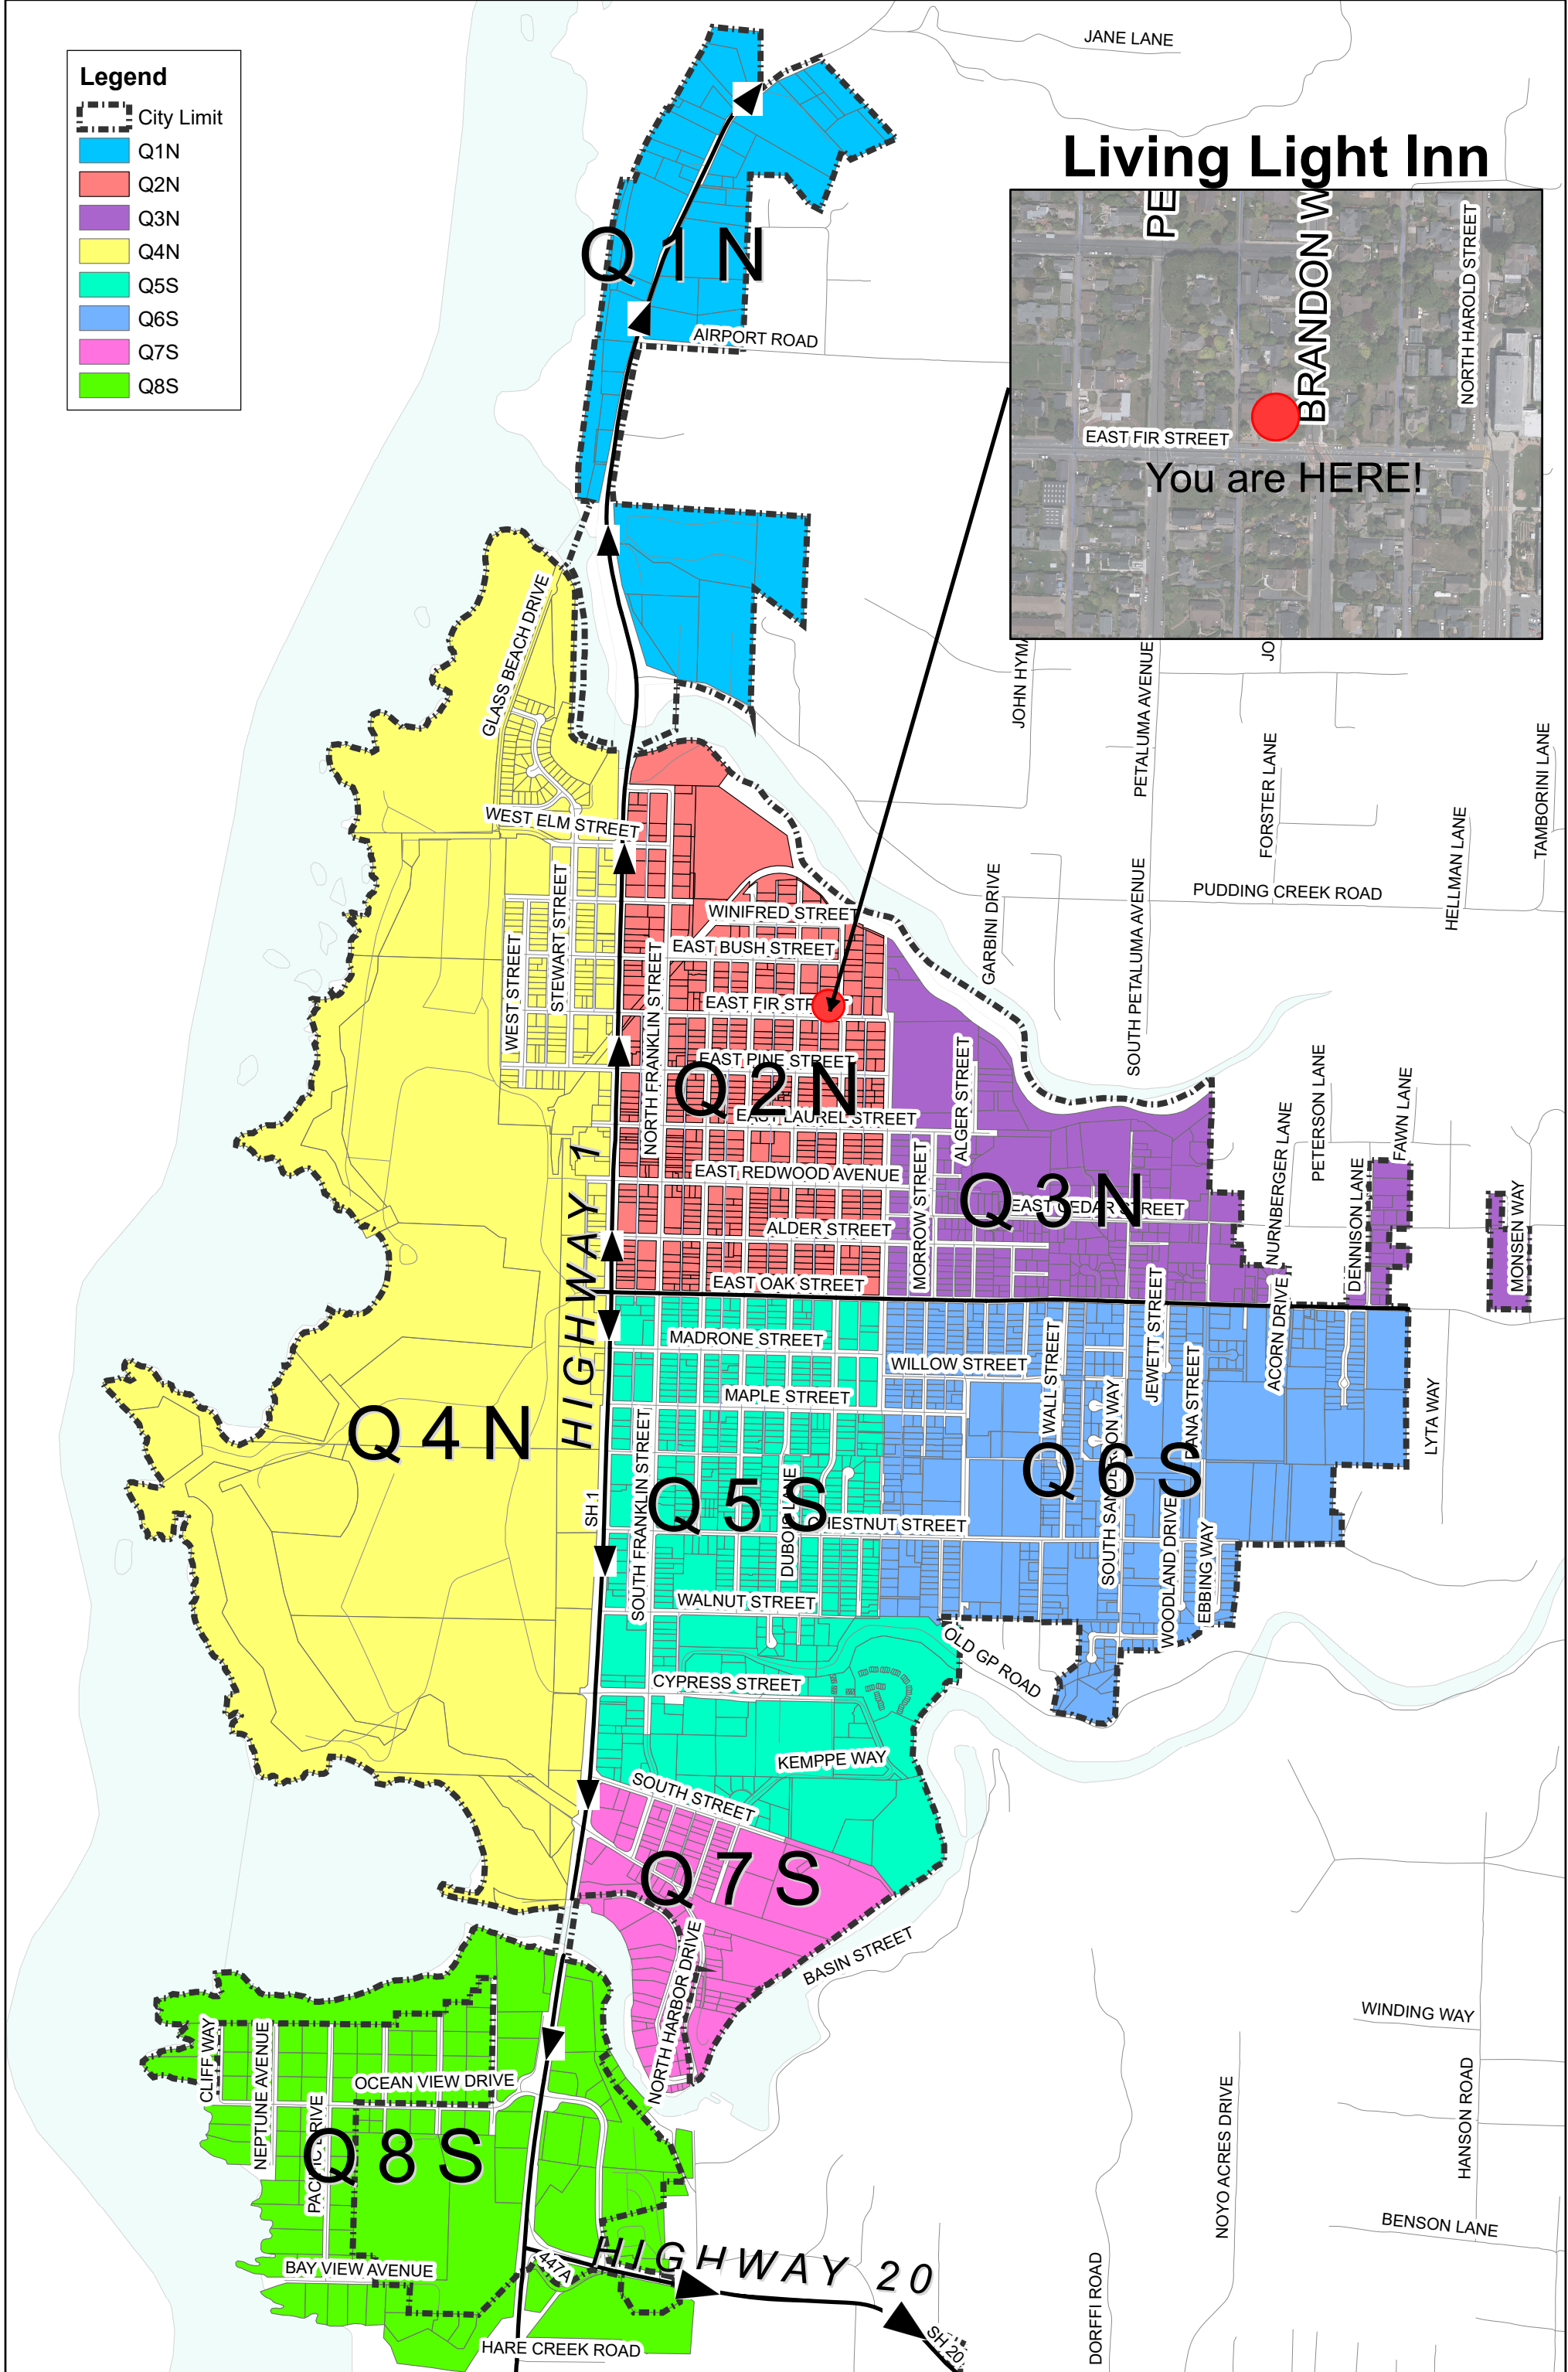

- Legend**
- City Limit
  - Q1N
  - Q2N
  - Q3N
  - Q4N
  - Q5S
  - Q6S
  - Q7S
  - Q8S

# Living Light Inn

Feet  
0200

## Evacuation Zones

Feature and boundary locations depicted are approximate only. 11-19-2020