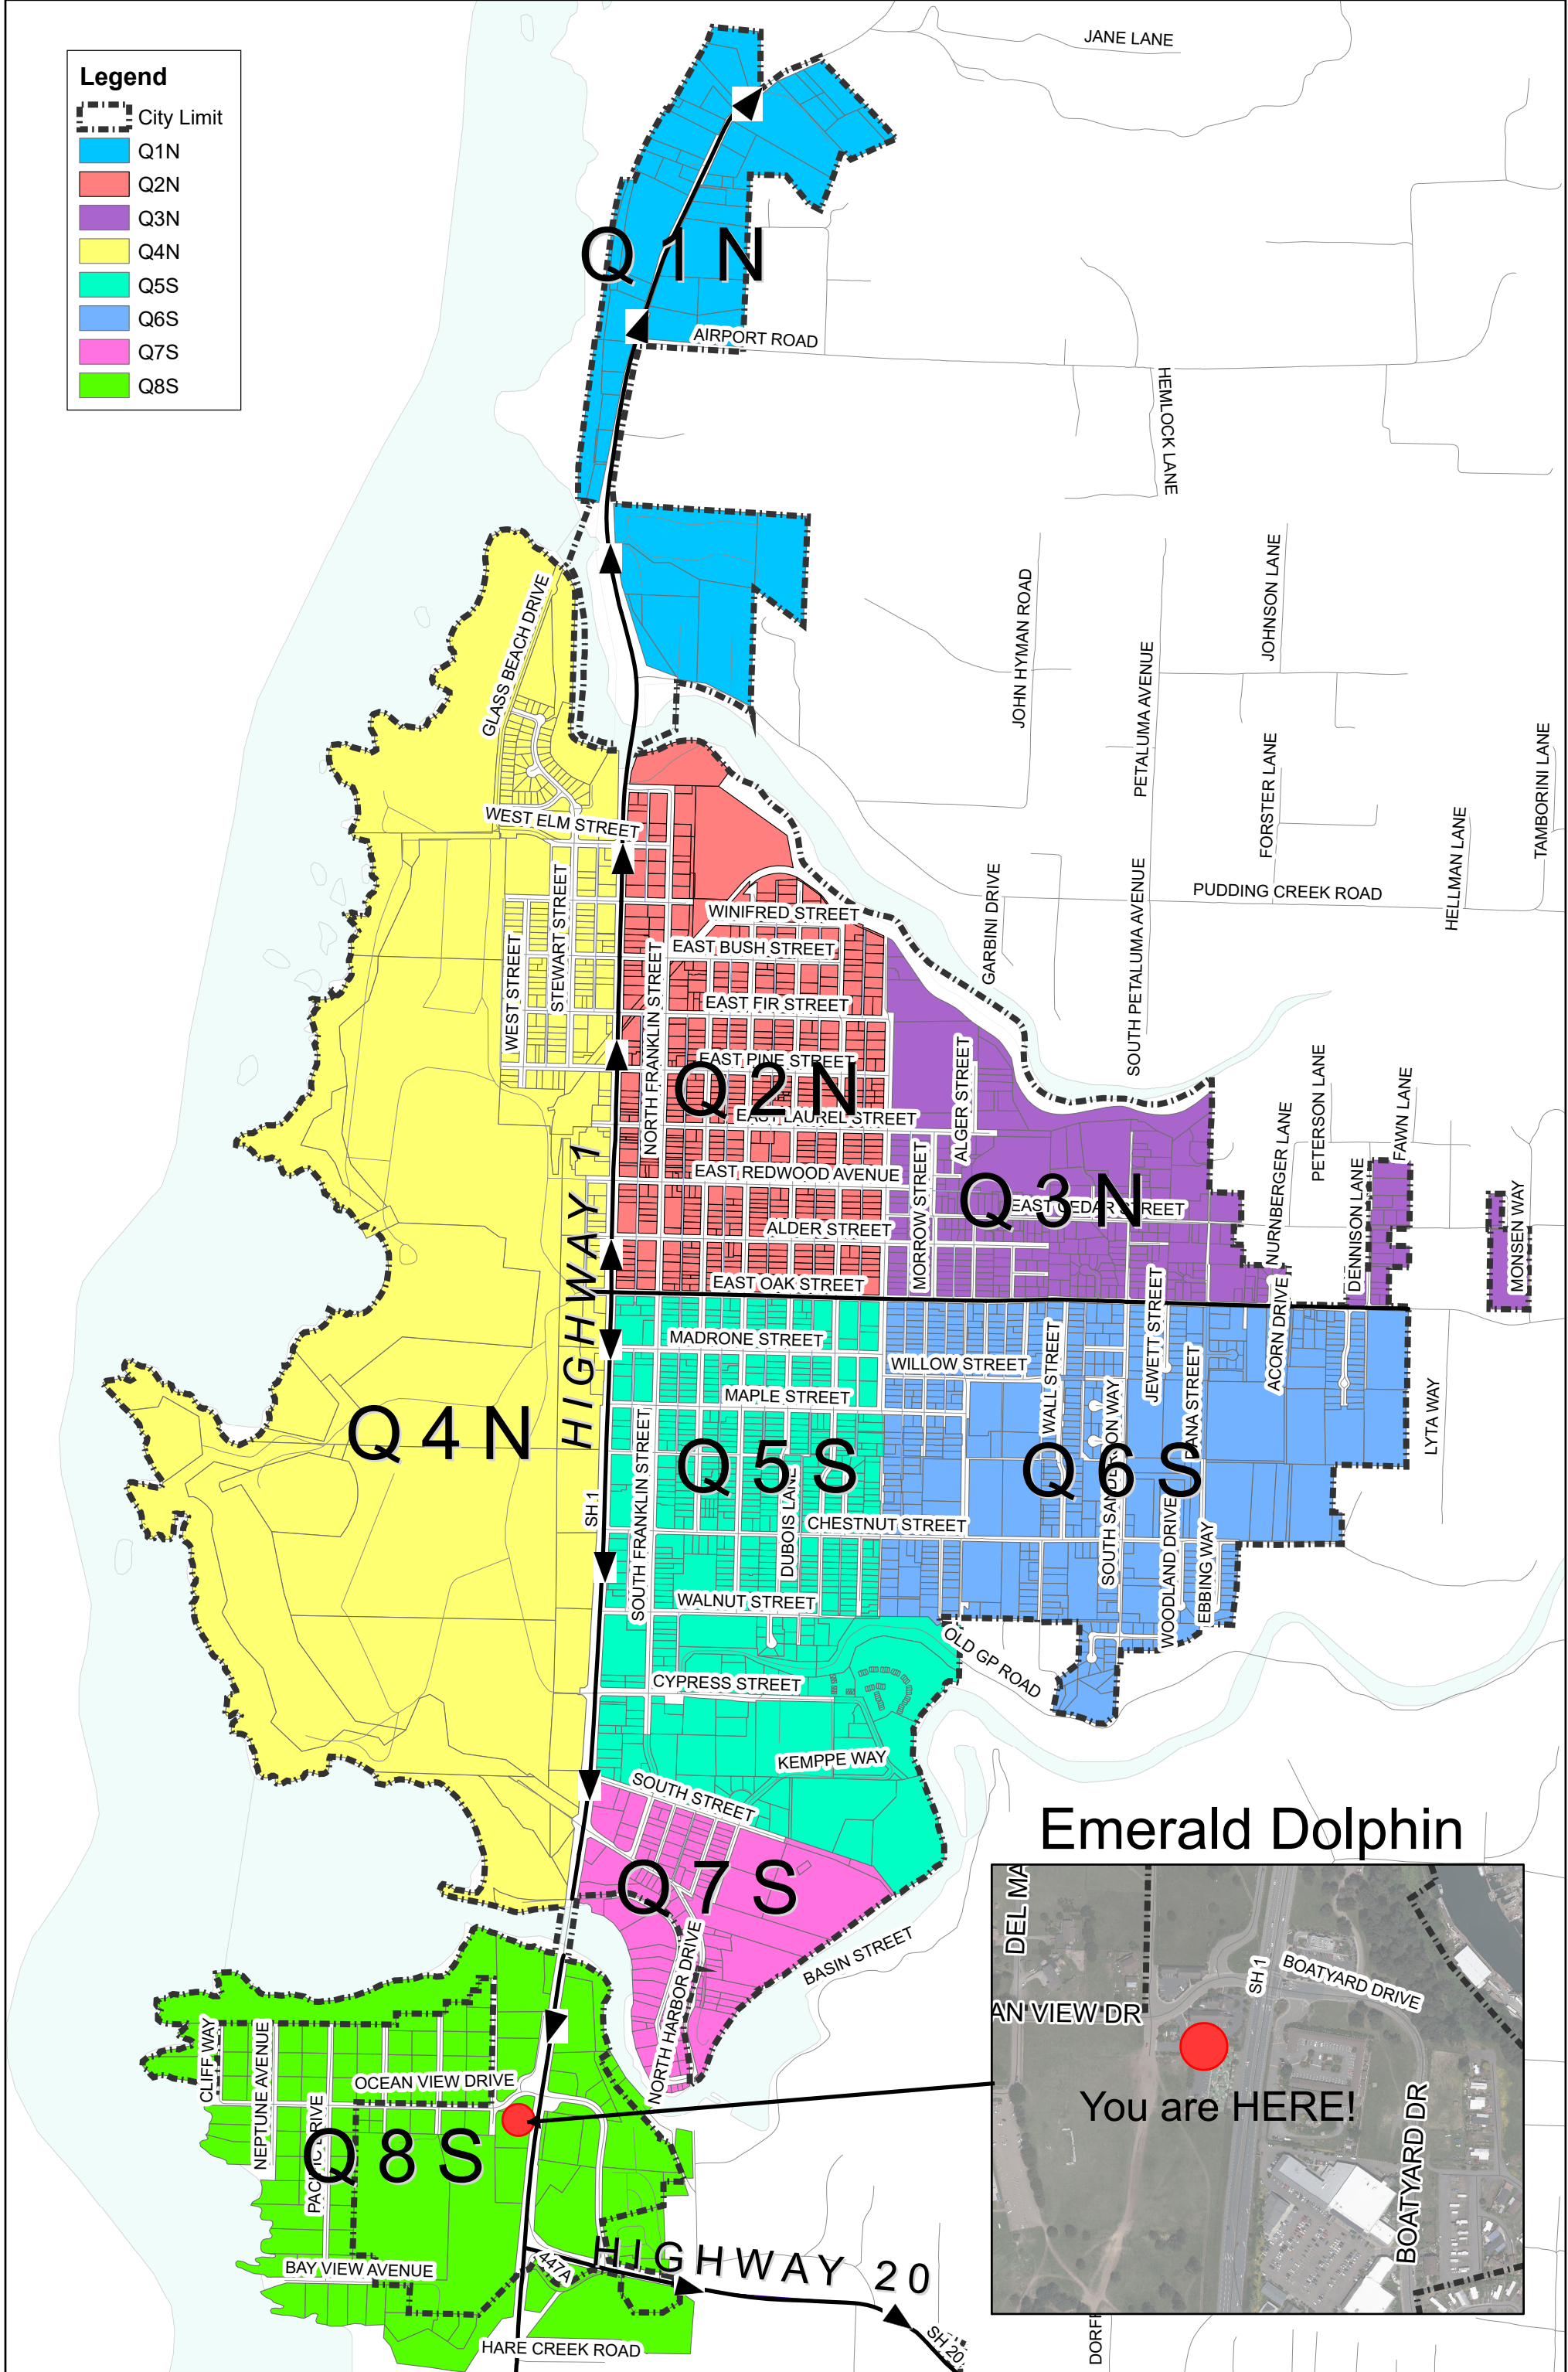

- Legend**
-  City Limit
 -  Q1N
 -  Q2N
 -  Q3N
 -  Q4N
 -  Q5S
 -  Q6S
 -  Q7S
 -  Q8S

Emerald Dolphin

 Feet
0200

Evacuation Zones

Feature and boundary locations depicted are approximate only. 10-26-2020