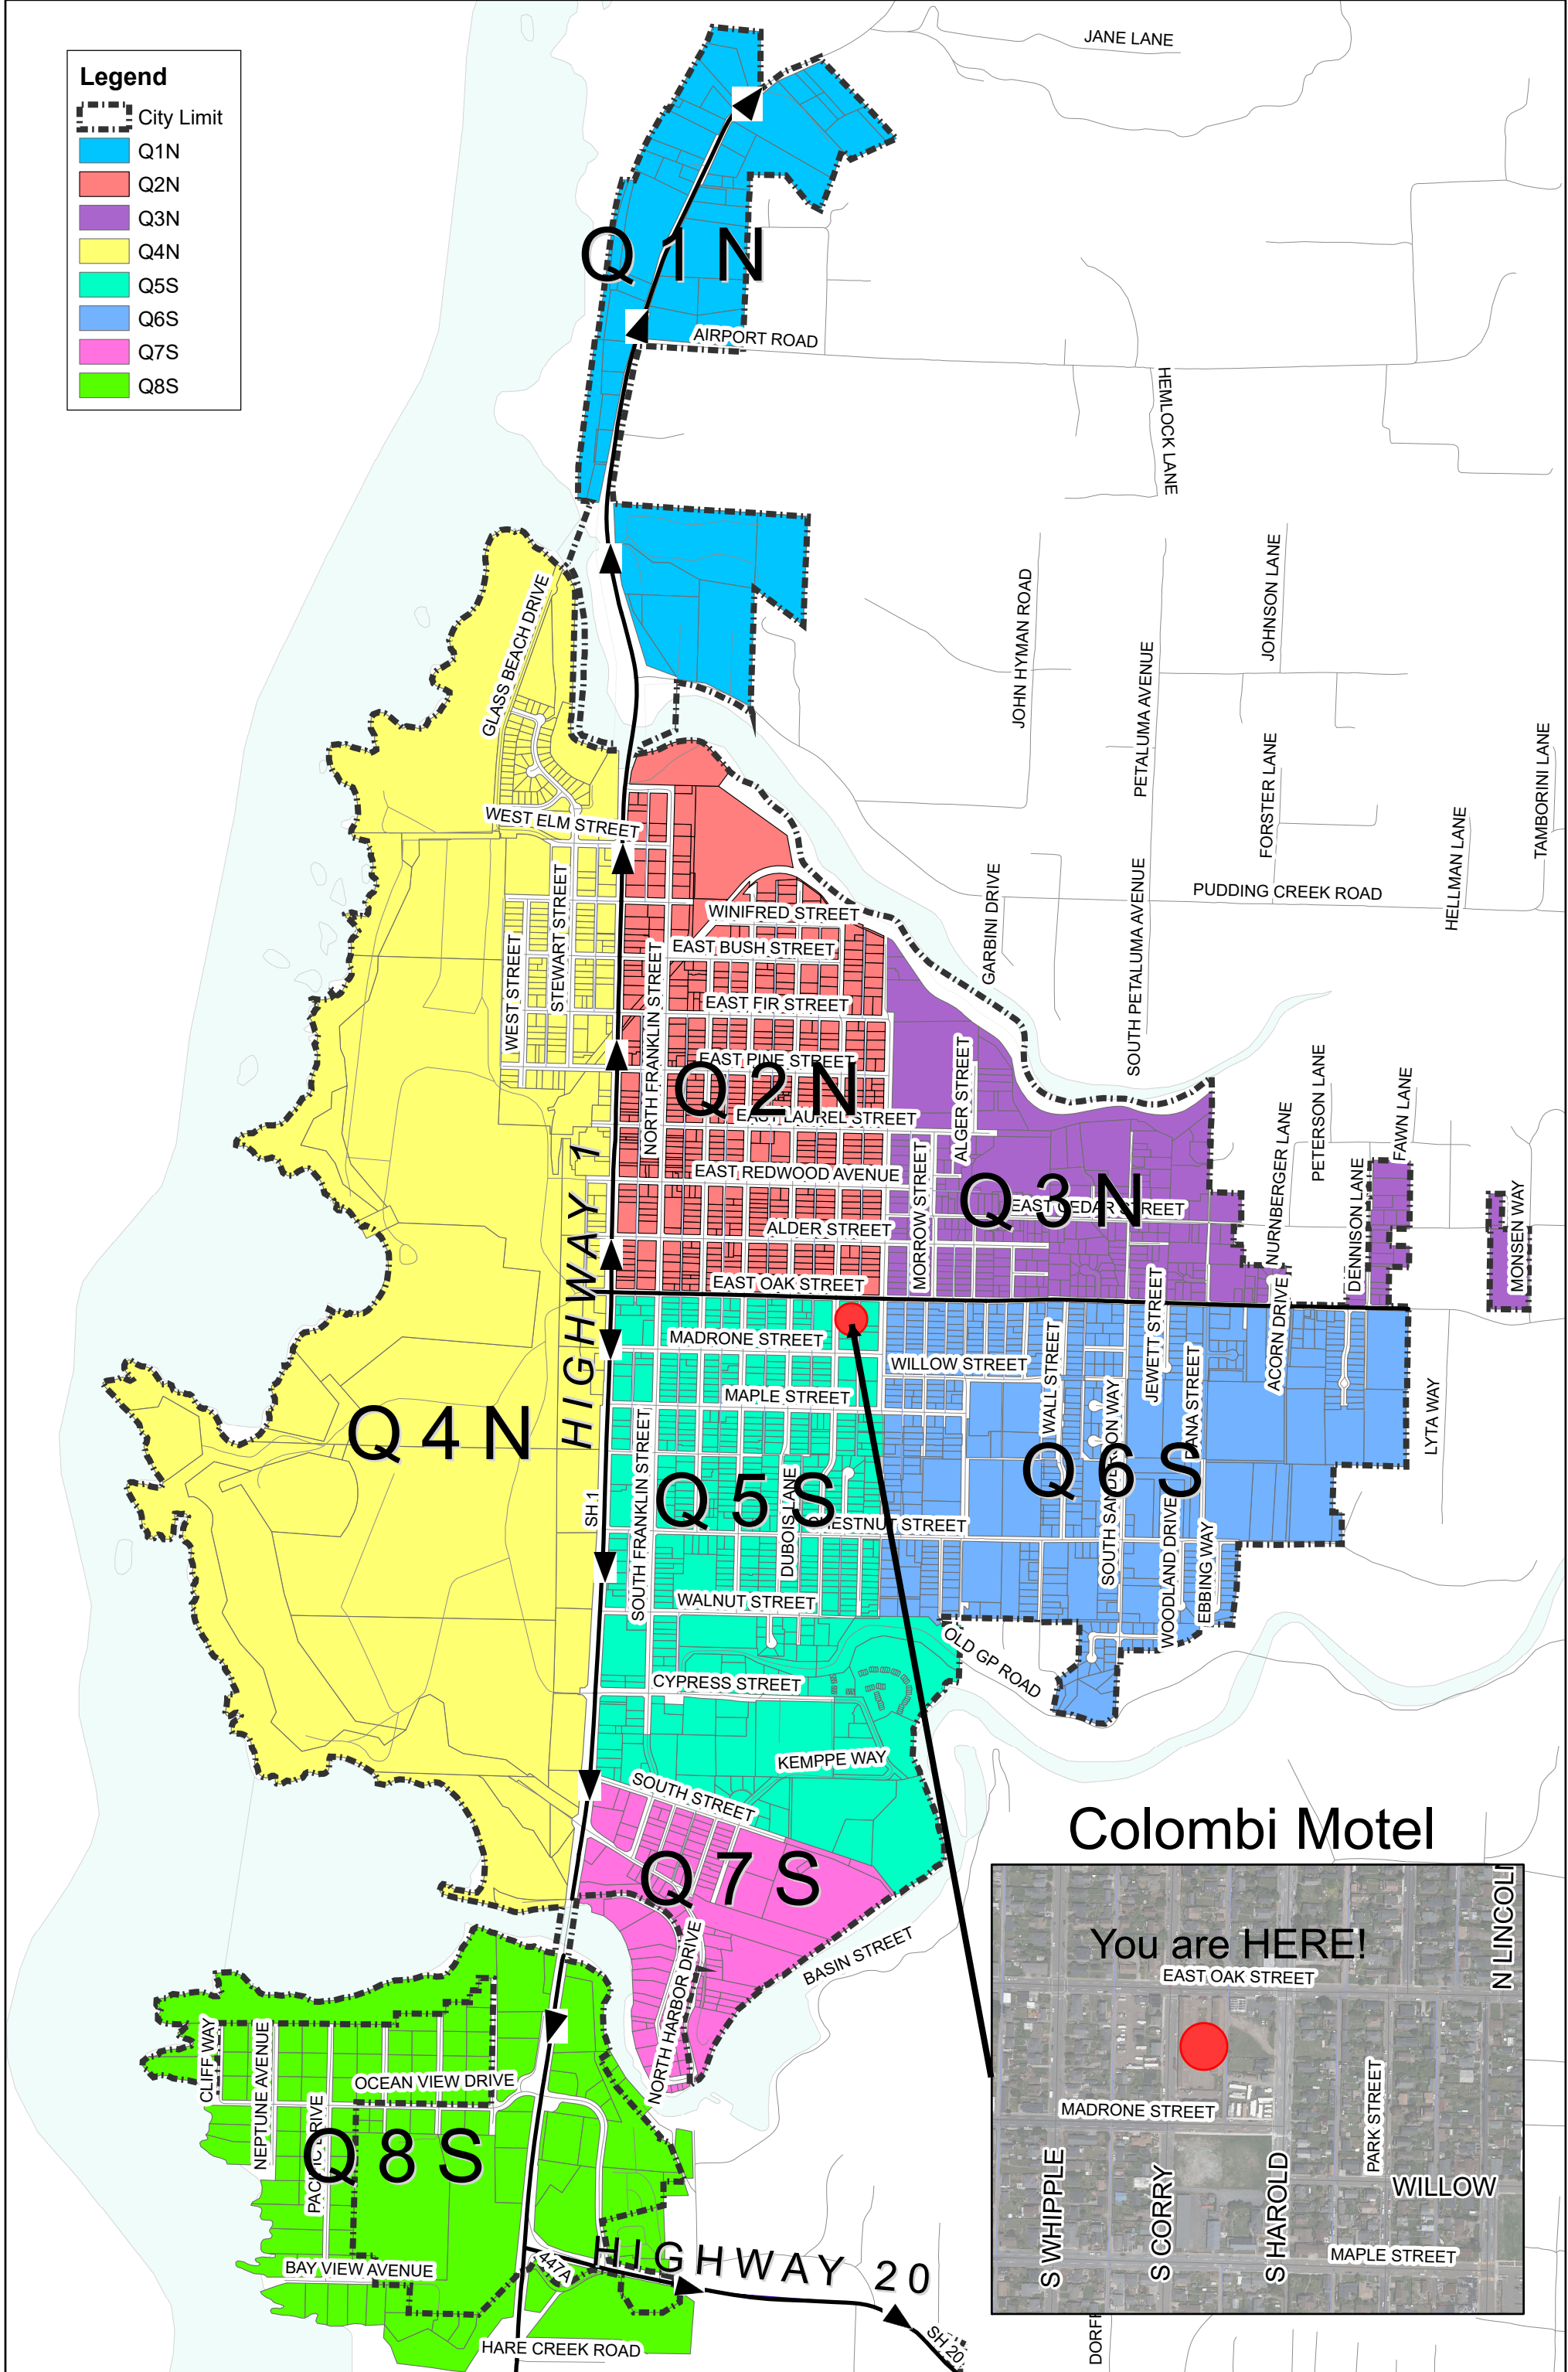

- Legend**
- City Limit
 - Q1N
 - Q2N
 - Q3N
 - Q4N
 - Q5S
 - Q6S
 - Q7S
 - Q8S

Colombi Motel

Feet
0200

Evacuation Zones

Feature and boundary locations depicted are approximate only. 10-26-2020