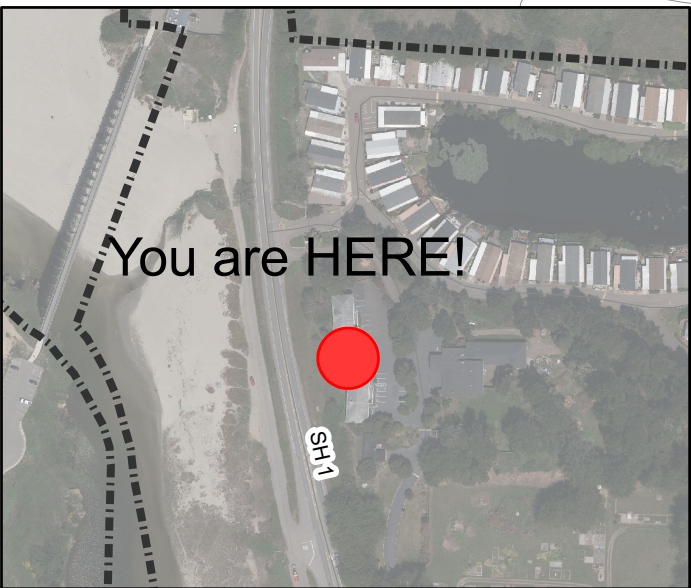

Best Western Vista Manor

- Legend**
- City Limit
 - Q1N
 - Q2N
 - Q3N
 - Q4N
 - Q5S
 - Q6S
 - Q7S
 - Q8S

Feet
0200

Evacuation Zones

Feature and boundary locations depicted are approximate only. 11-19-2020