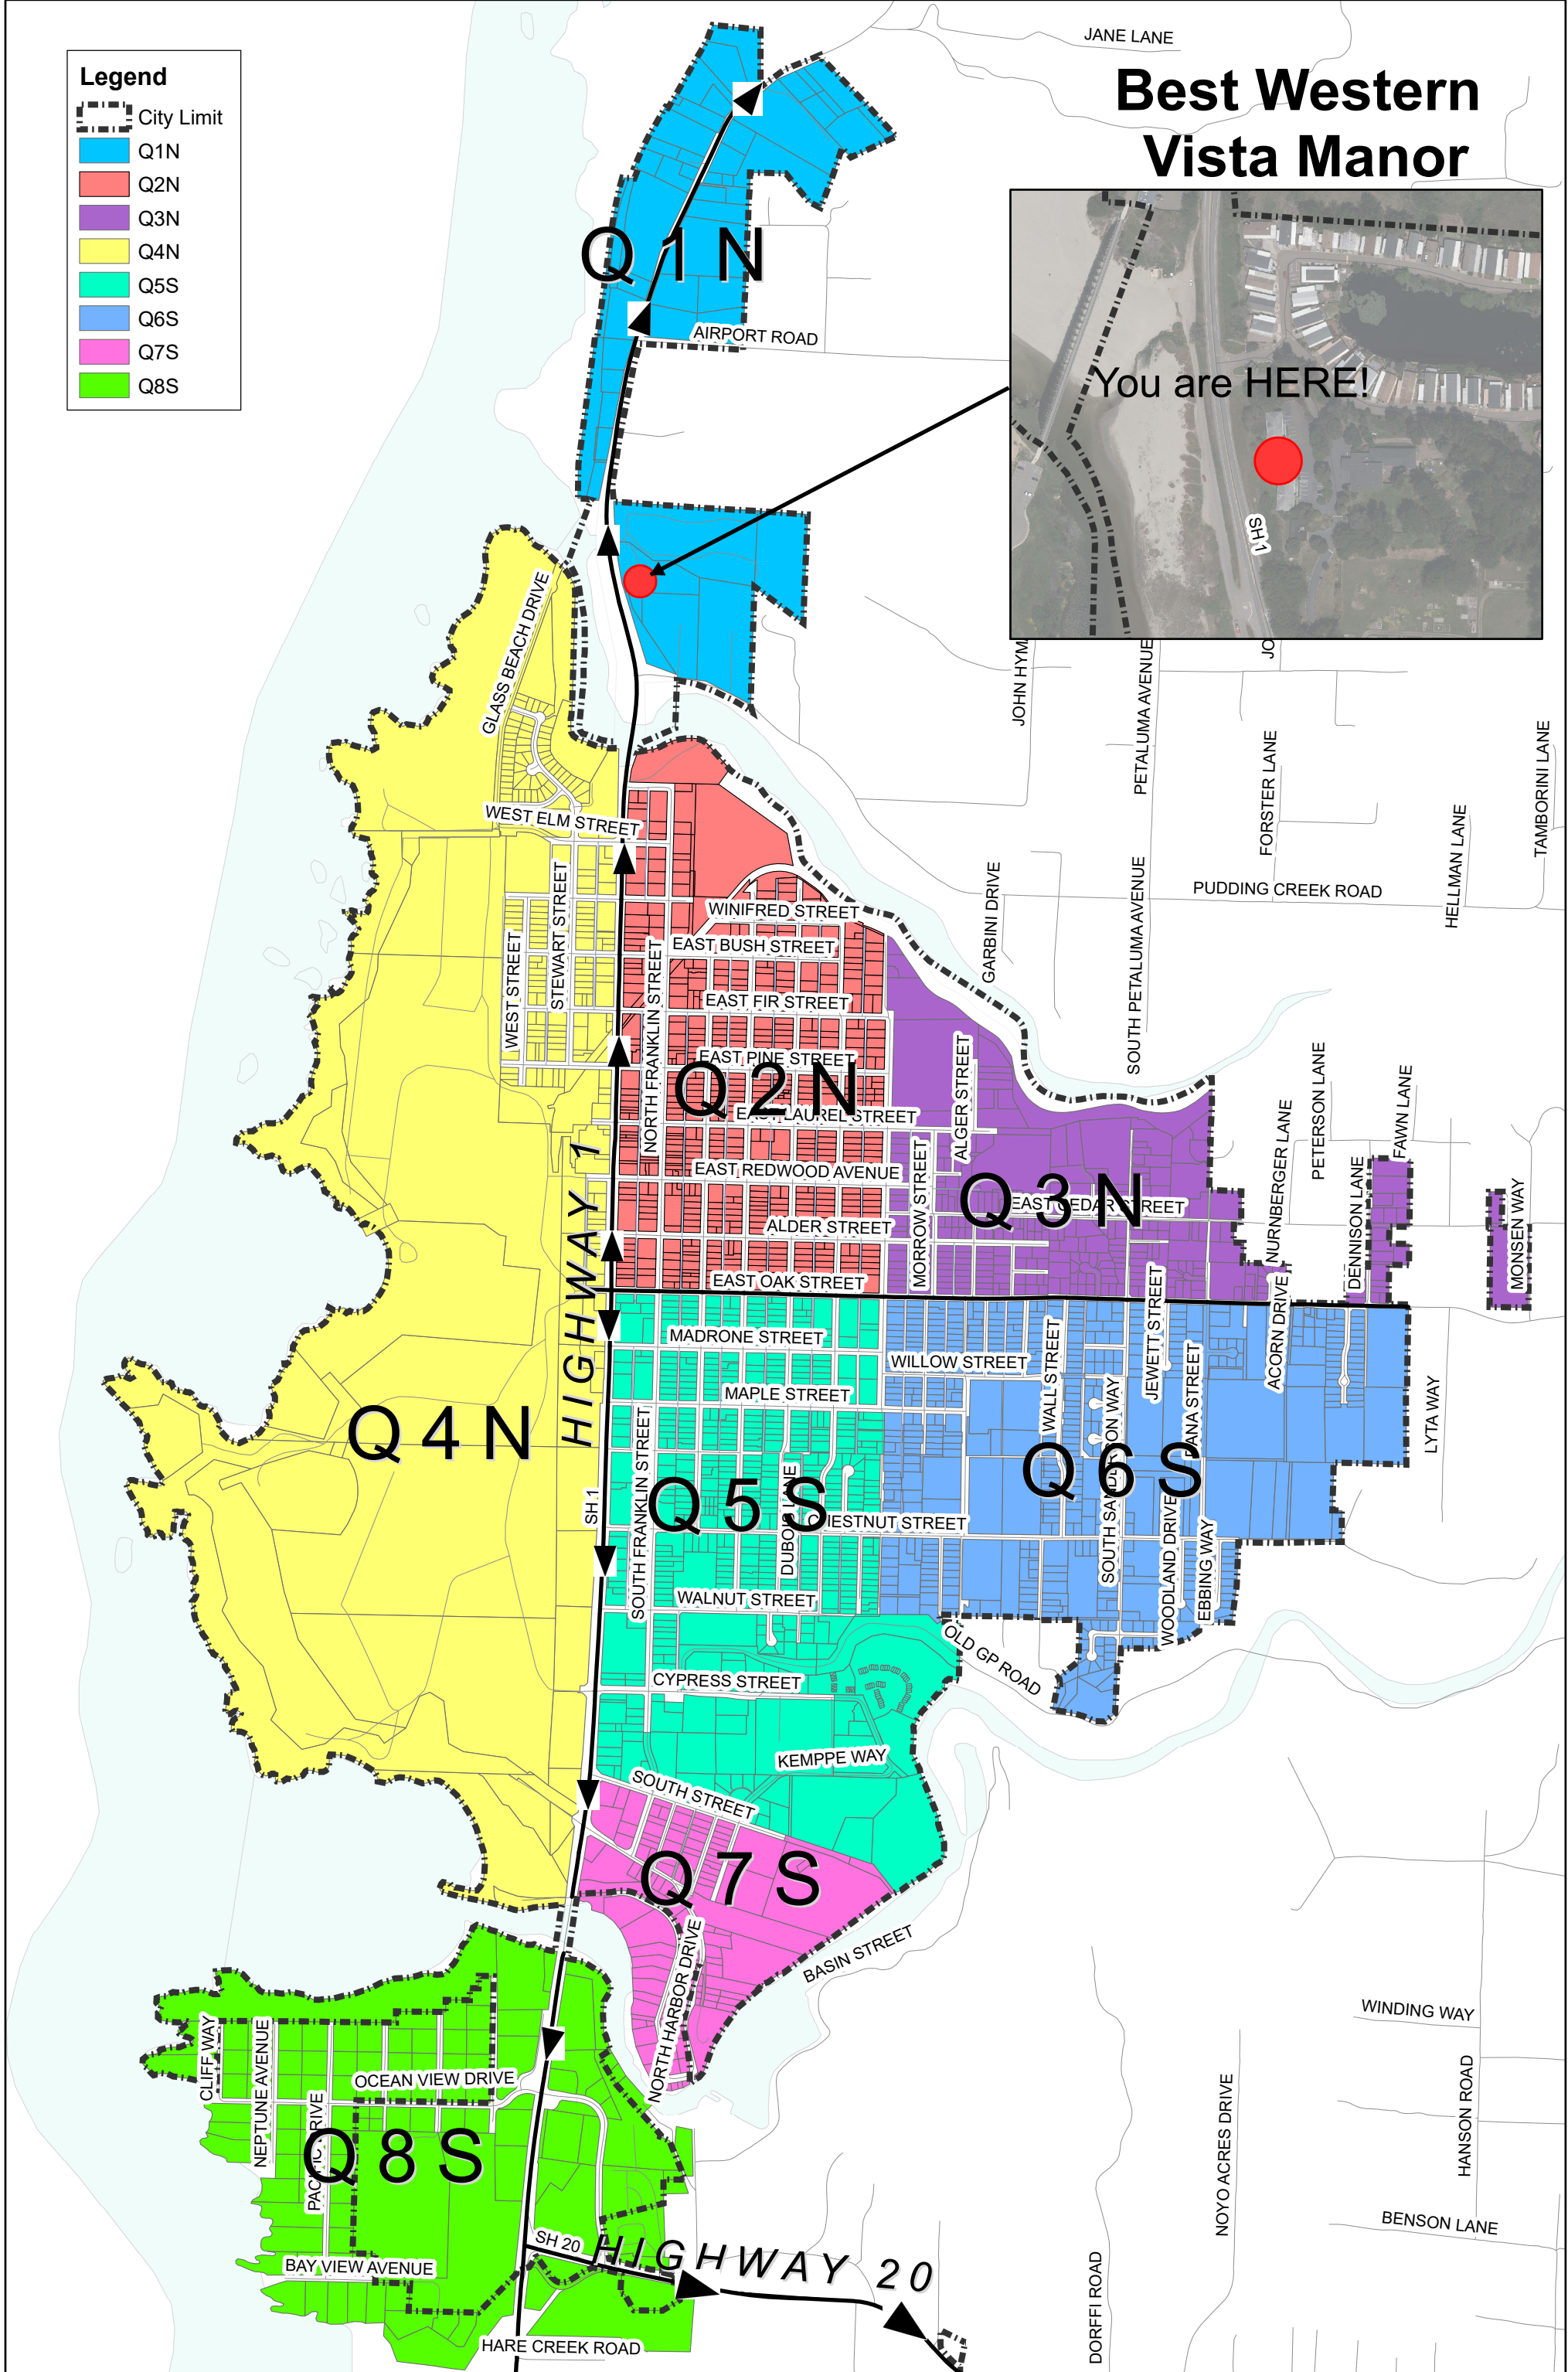

Best Western Vista Manor

- Legend**
- City Limit
 - Q1N
 - Q2N
 - Q3N
 - Q4N
 - Q5S
 - Q6S
 - Q7S
 - Q8S

Feet
0200

Evacuation Zones

Feature and boundary locations depicted are approximate only. 11-19-2020