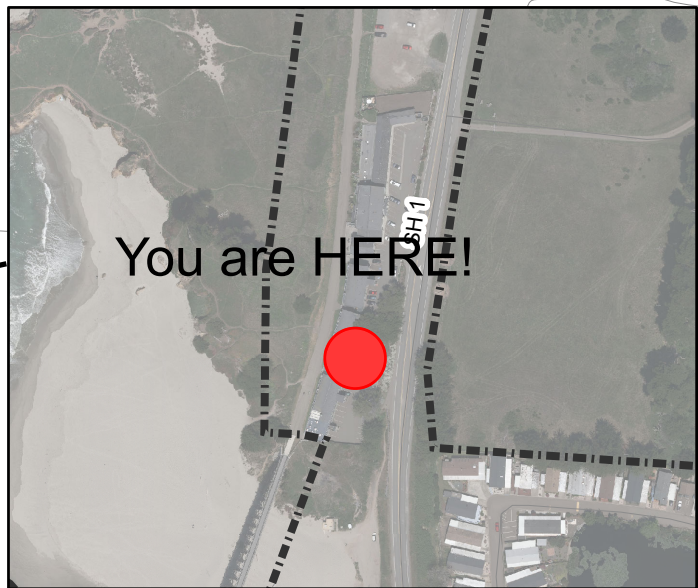

JANE LANE

# Beachcomber

**Legend**

-  City Limit
-  Q1N
-  Q2N
-  Q3N
-  Q4N
-  Q5S
-  Q6S
-  Q7S
-  Q8S

 Feet  
0200

## Evacuation Zones

Feature and boundary locations depicted are approximate only. 11-19-2020