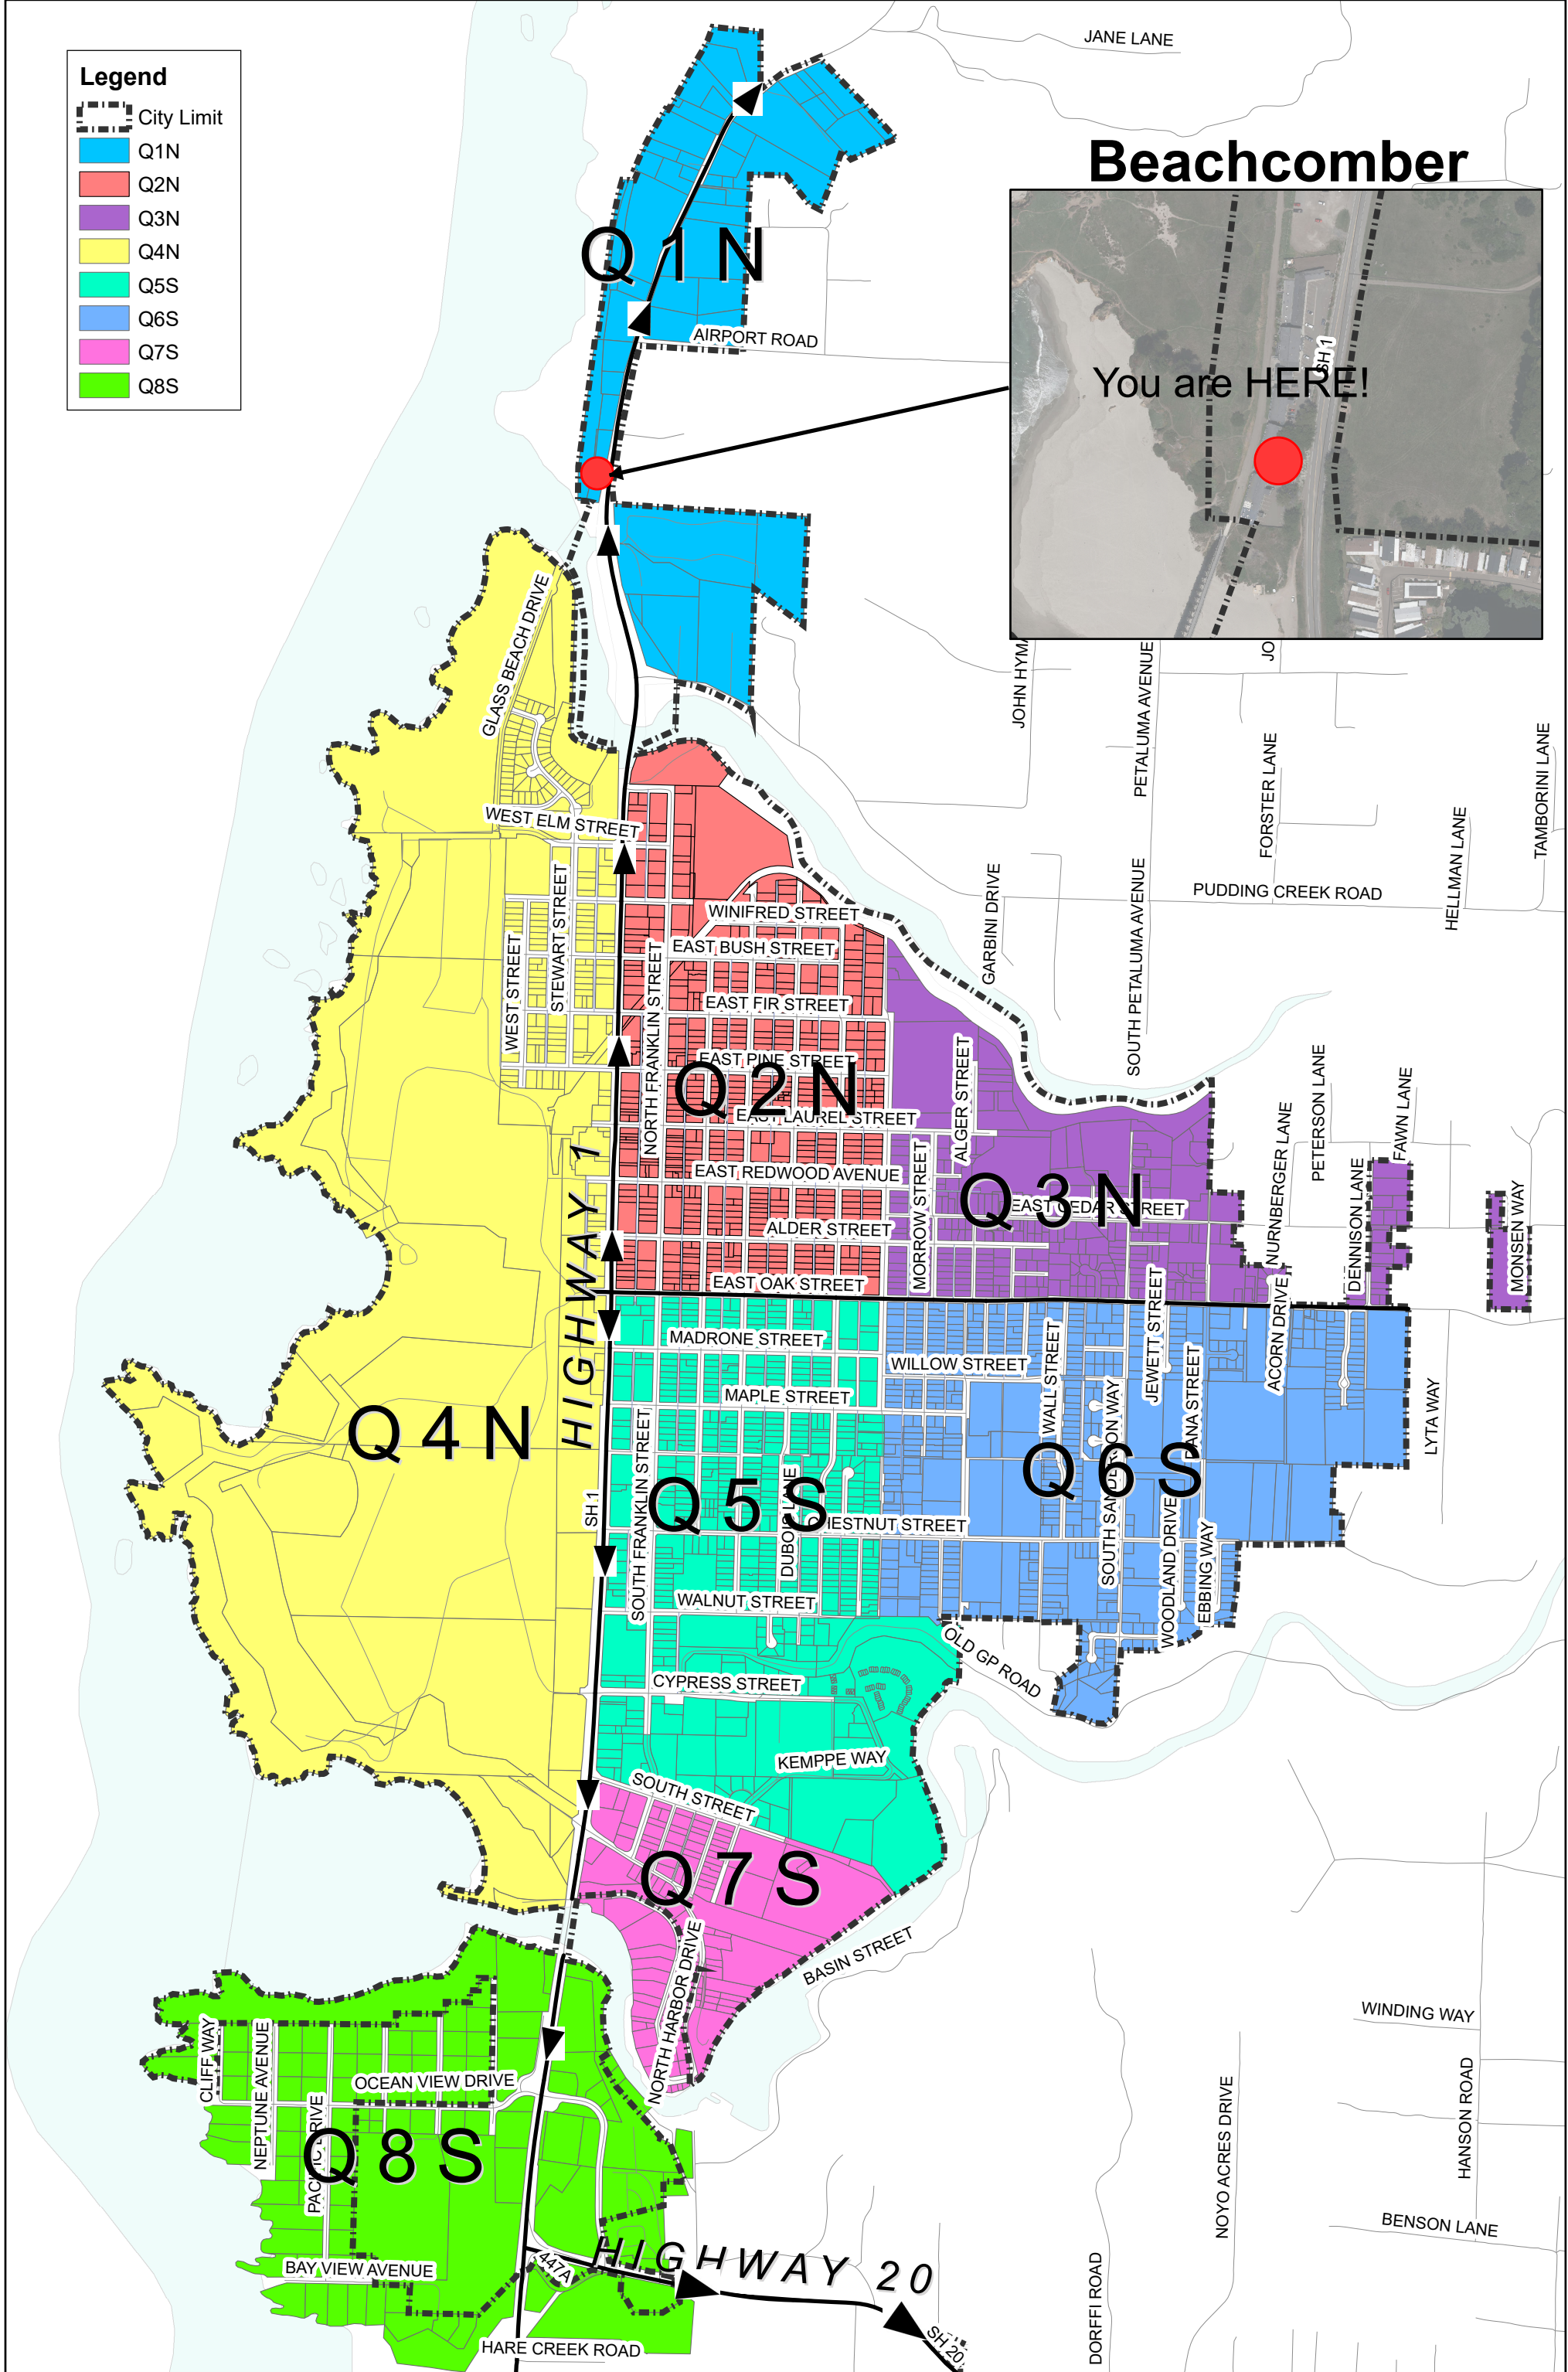

JANE LANE

# Beachcomber

**Legend**

-  City Limit
-  Q1N
-  Q2N
-  Q3N
-  Q4N
-  Q5S
-  Q6S
-  Q7S
-  Q8S

 Feet  
0200

## Evacuation Zones

Feature and boundary locations depicted are approximate only. 11-19-2020