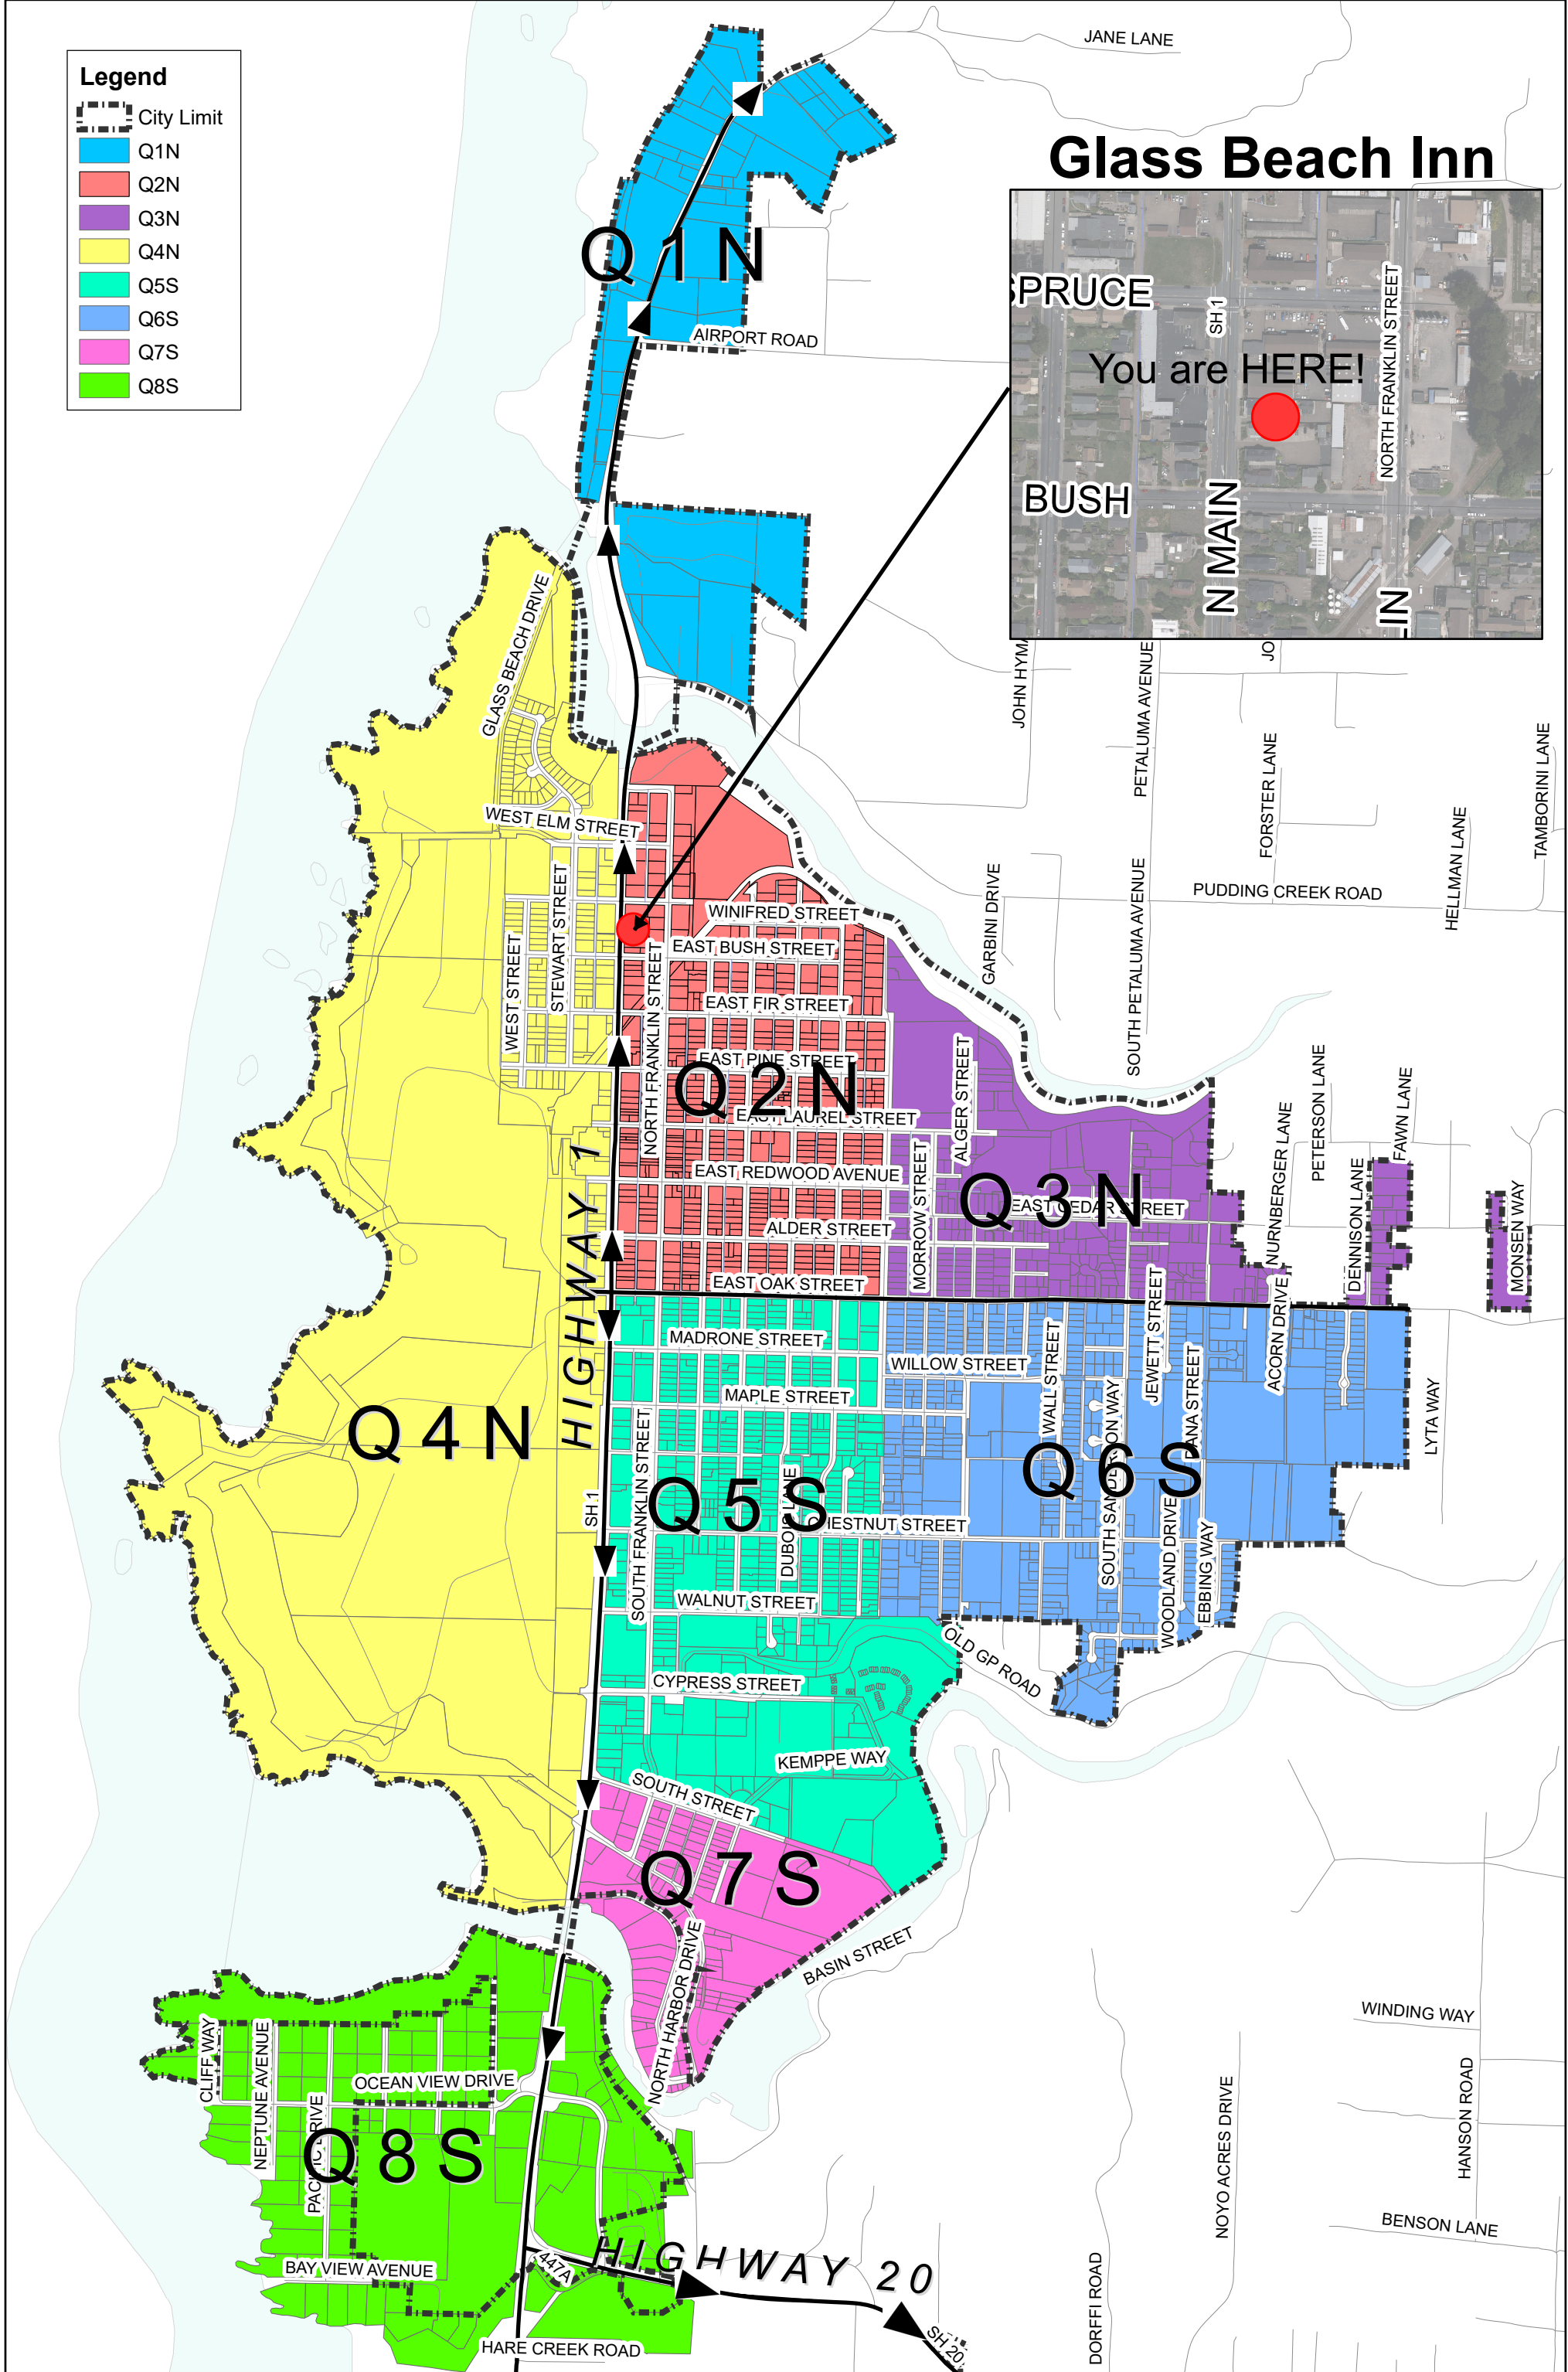

- Legend**
-  City Limit
 -  Q1N
 -  Q2N
 -  Q3N
 -  Q4N
 -  Q5S
 -  Q6S
 -  Q7S
 -  Q8S

Glass Beach Inn

 Feet
0200

Evacuation Zones

Feature and boundary locations depicted are approximate only. 11-19-2020