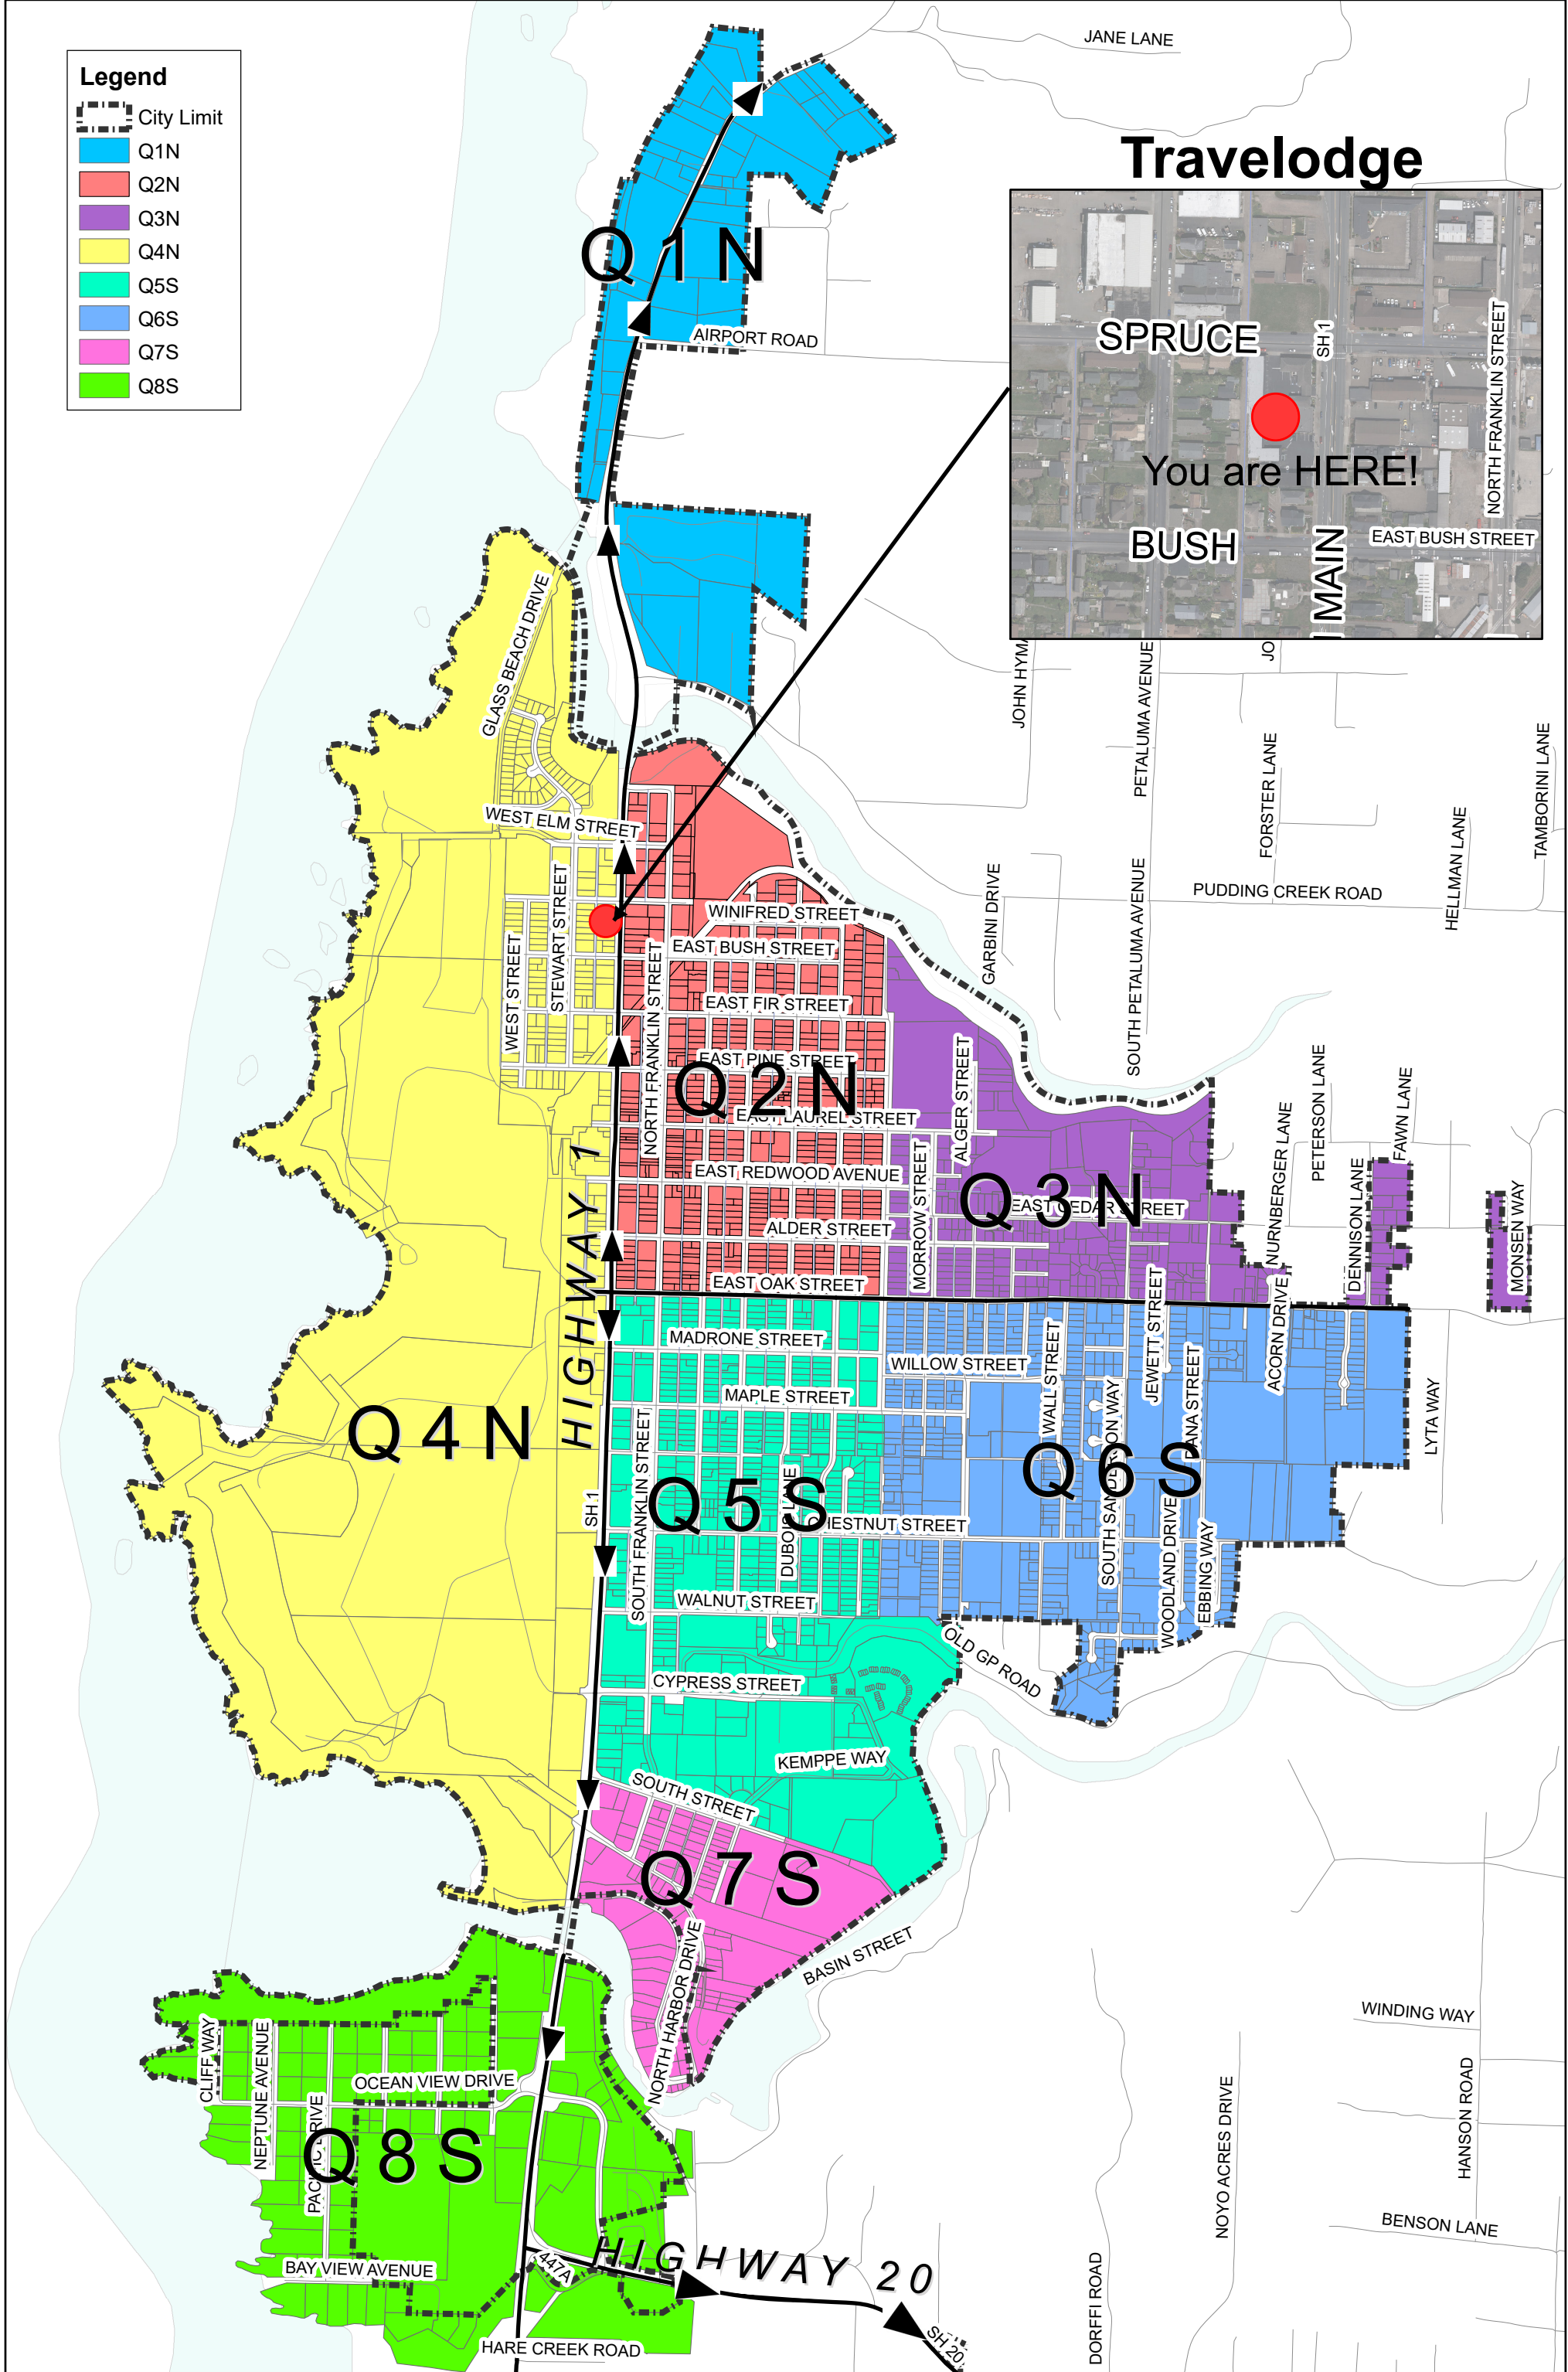

- Legend**
-  City Limit
 -  Q1N
 -  Q2N
 -  Q3N
 -  Q4N
 -  Q5S
 -  Q6S
 -  Q7S
 -  Q8S

Travelodge

 Feet
0200

Evacuation Zones

Feature and boundary locations depicted are approximate only. 11-19-2020