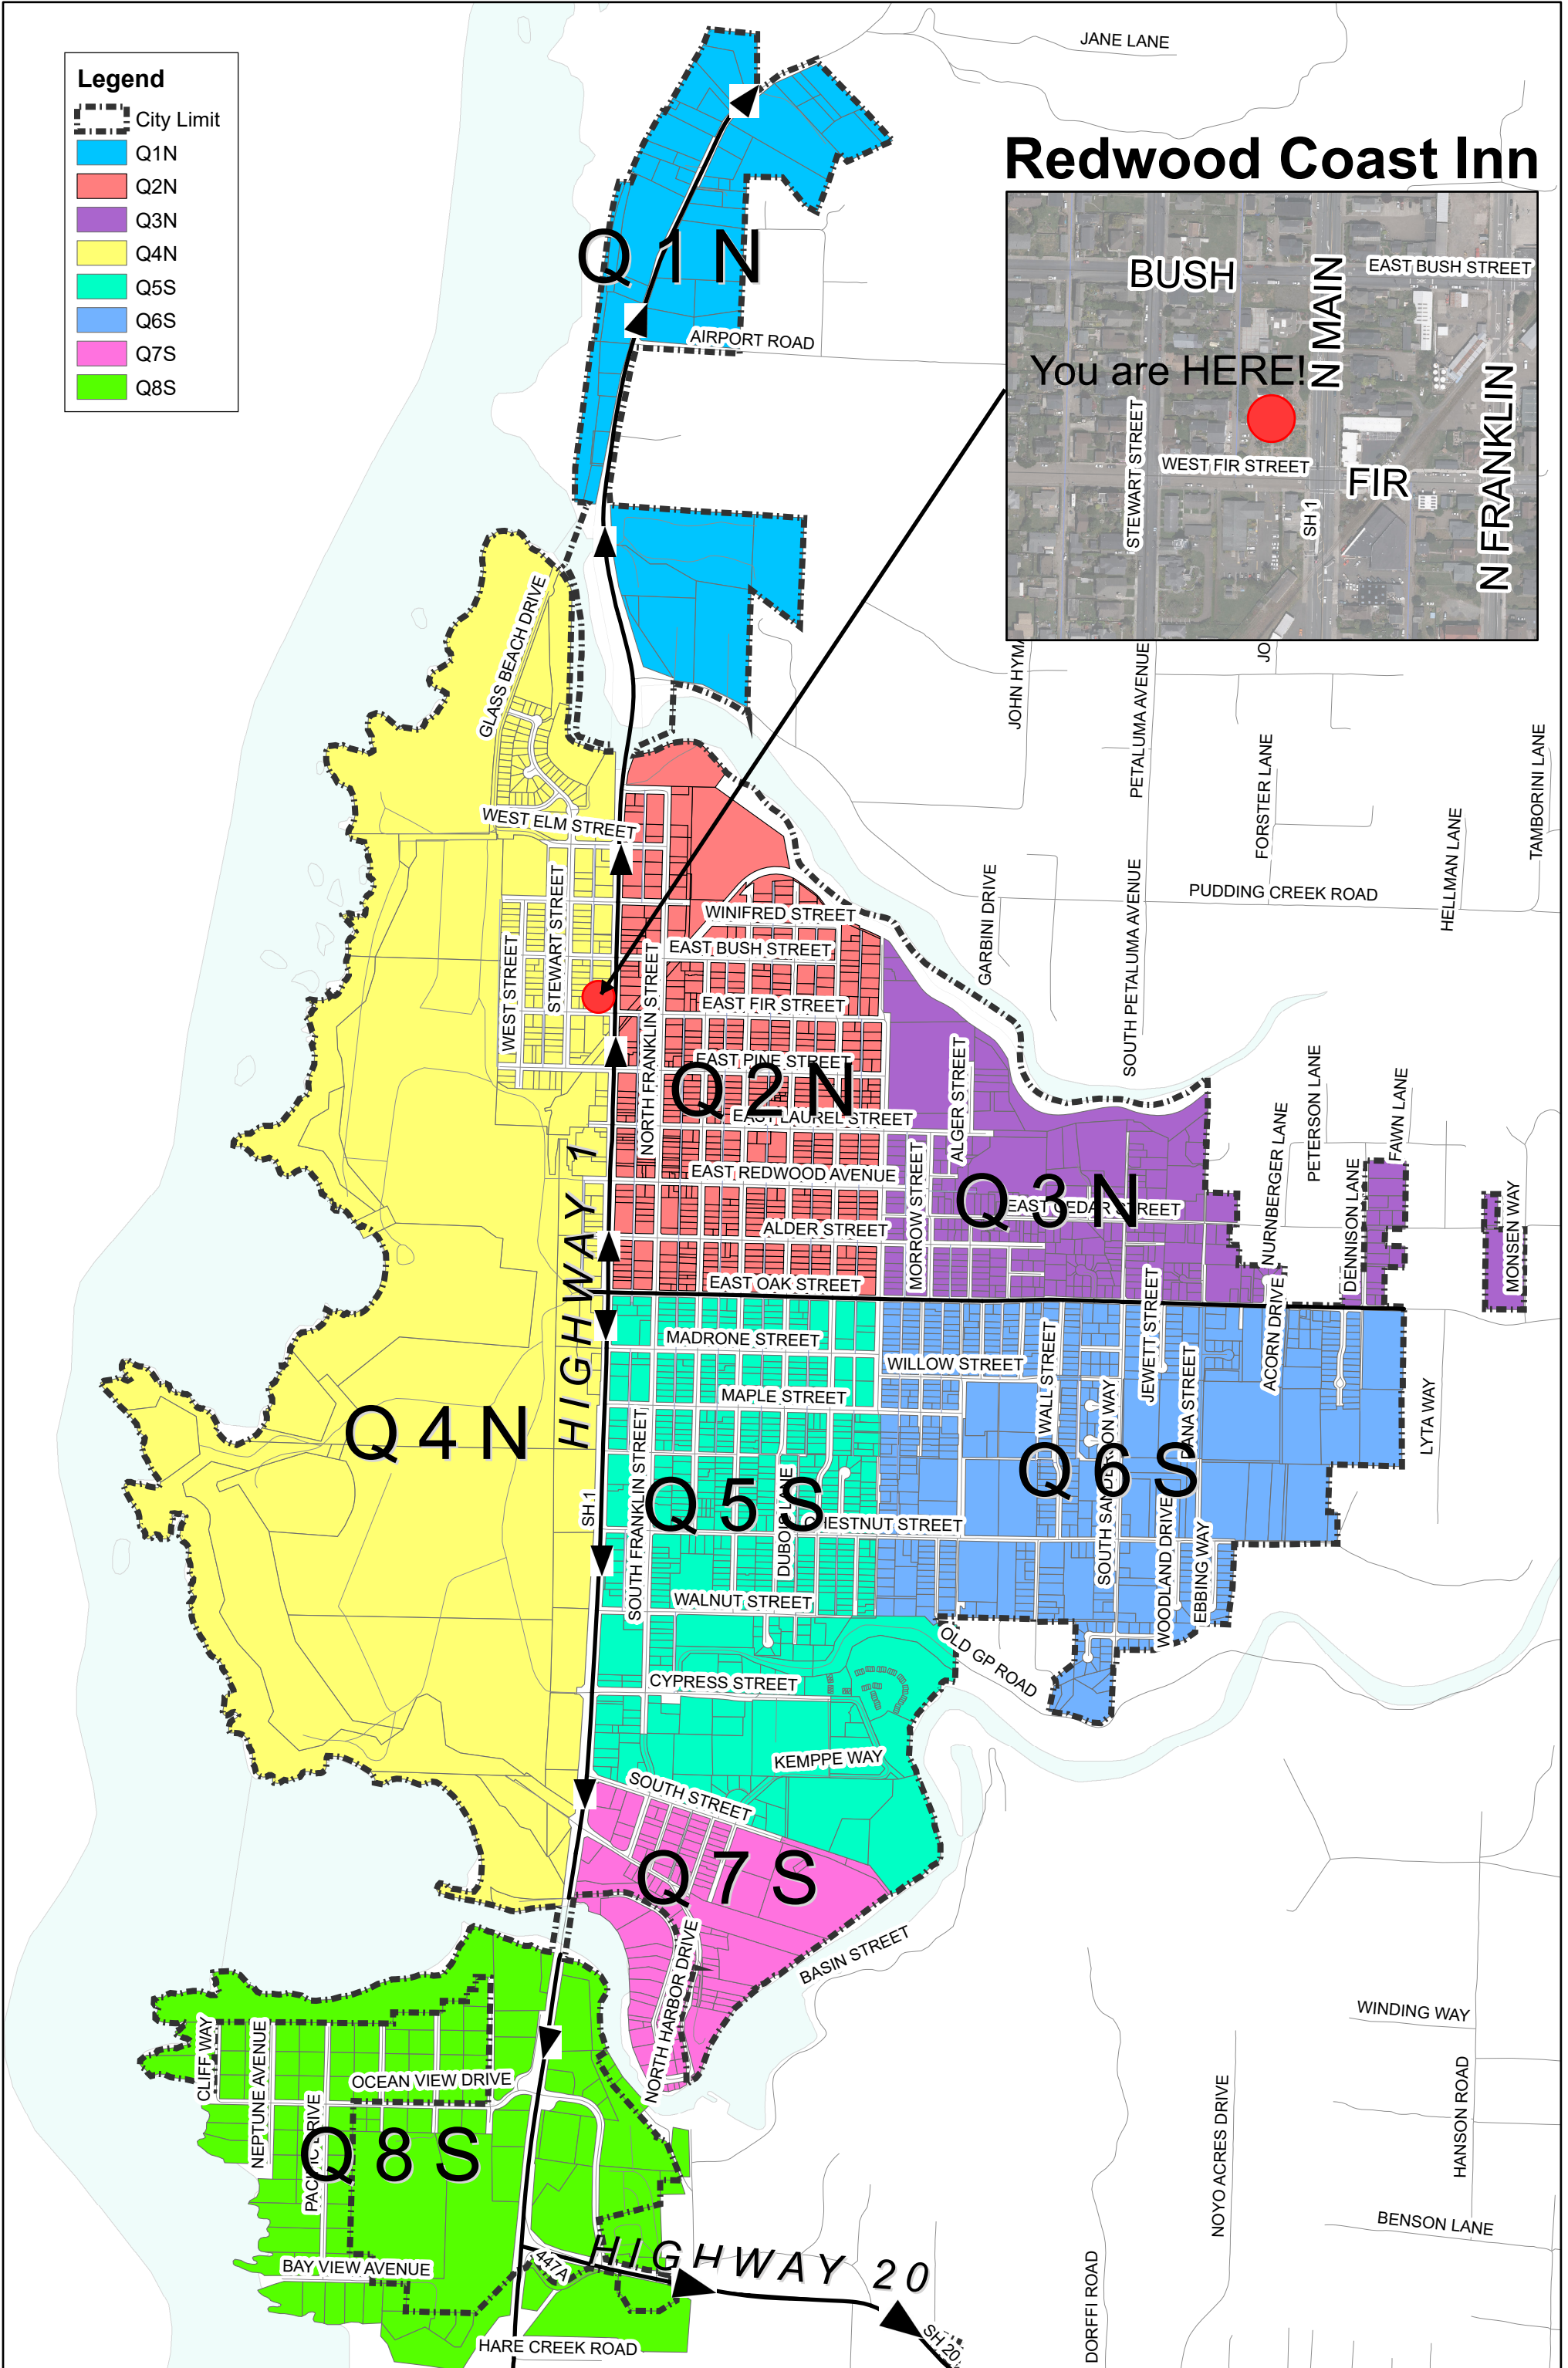

- Legend**
- City Limit
 - Q1N
 - Q2N
 - Q3N
 - Q4N
 - Q5S
 - Q6S
 - Q7S
 - Q8S

Redwood Coast Inn

Feature and boundary locations depicted are approximate only. 11-19-2020

Feet
0200

Evacuation Zones