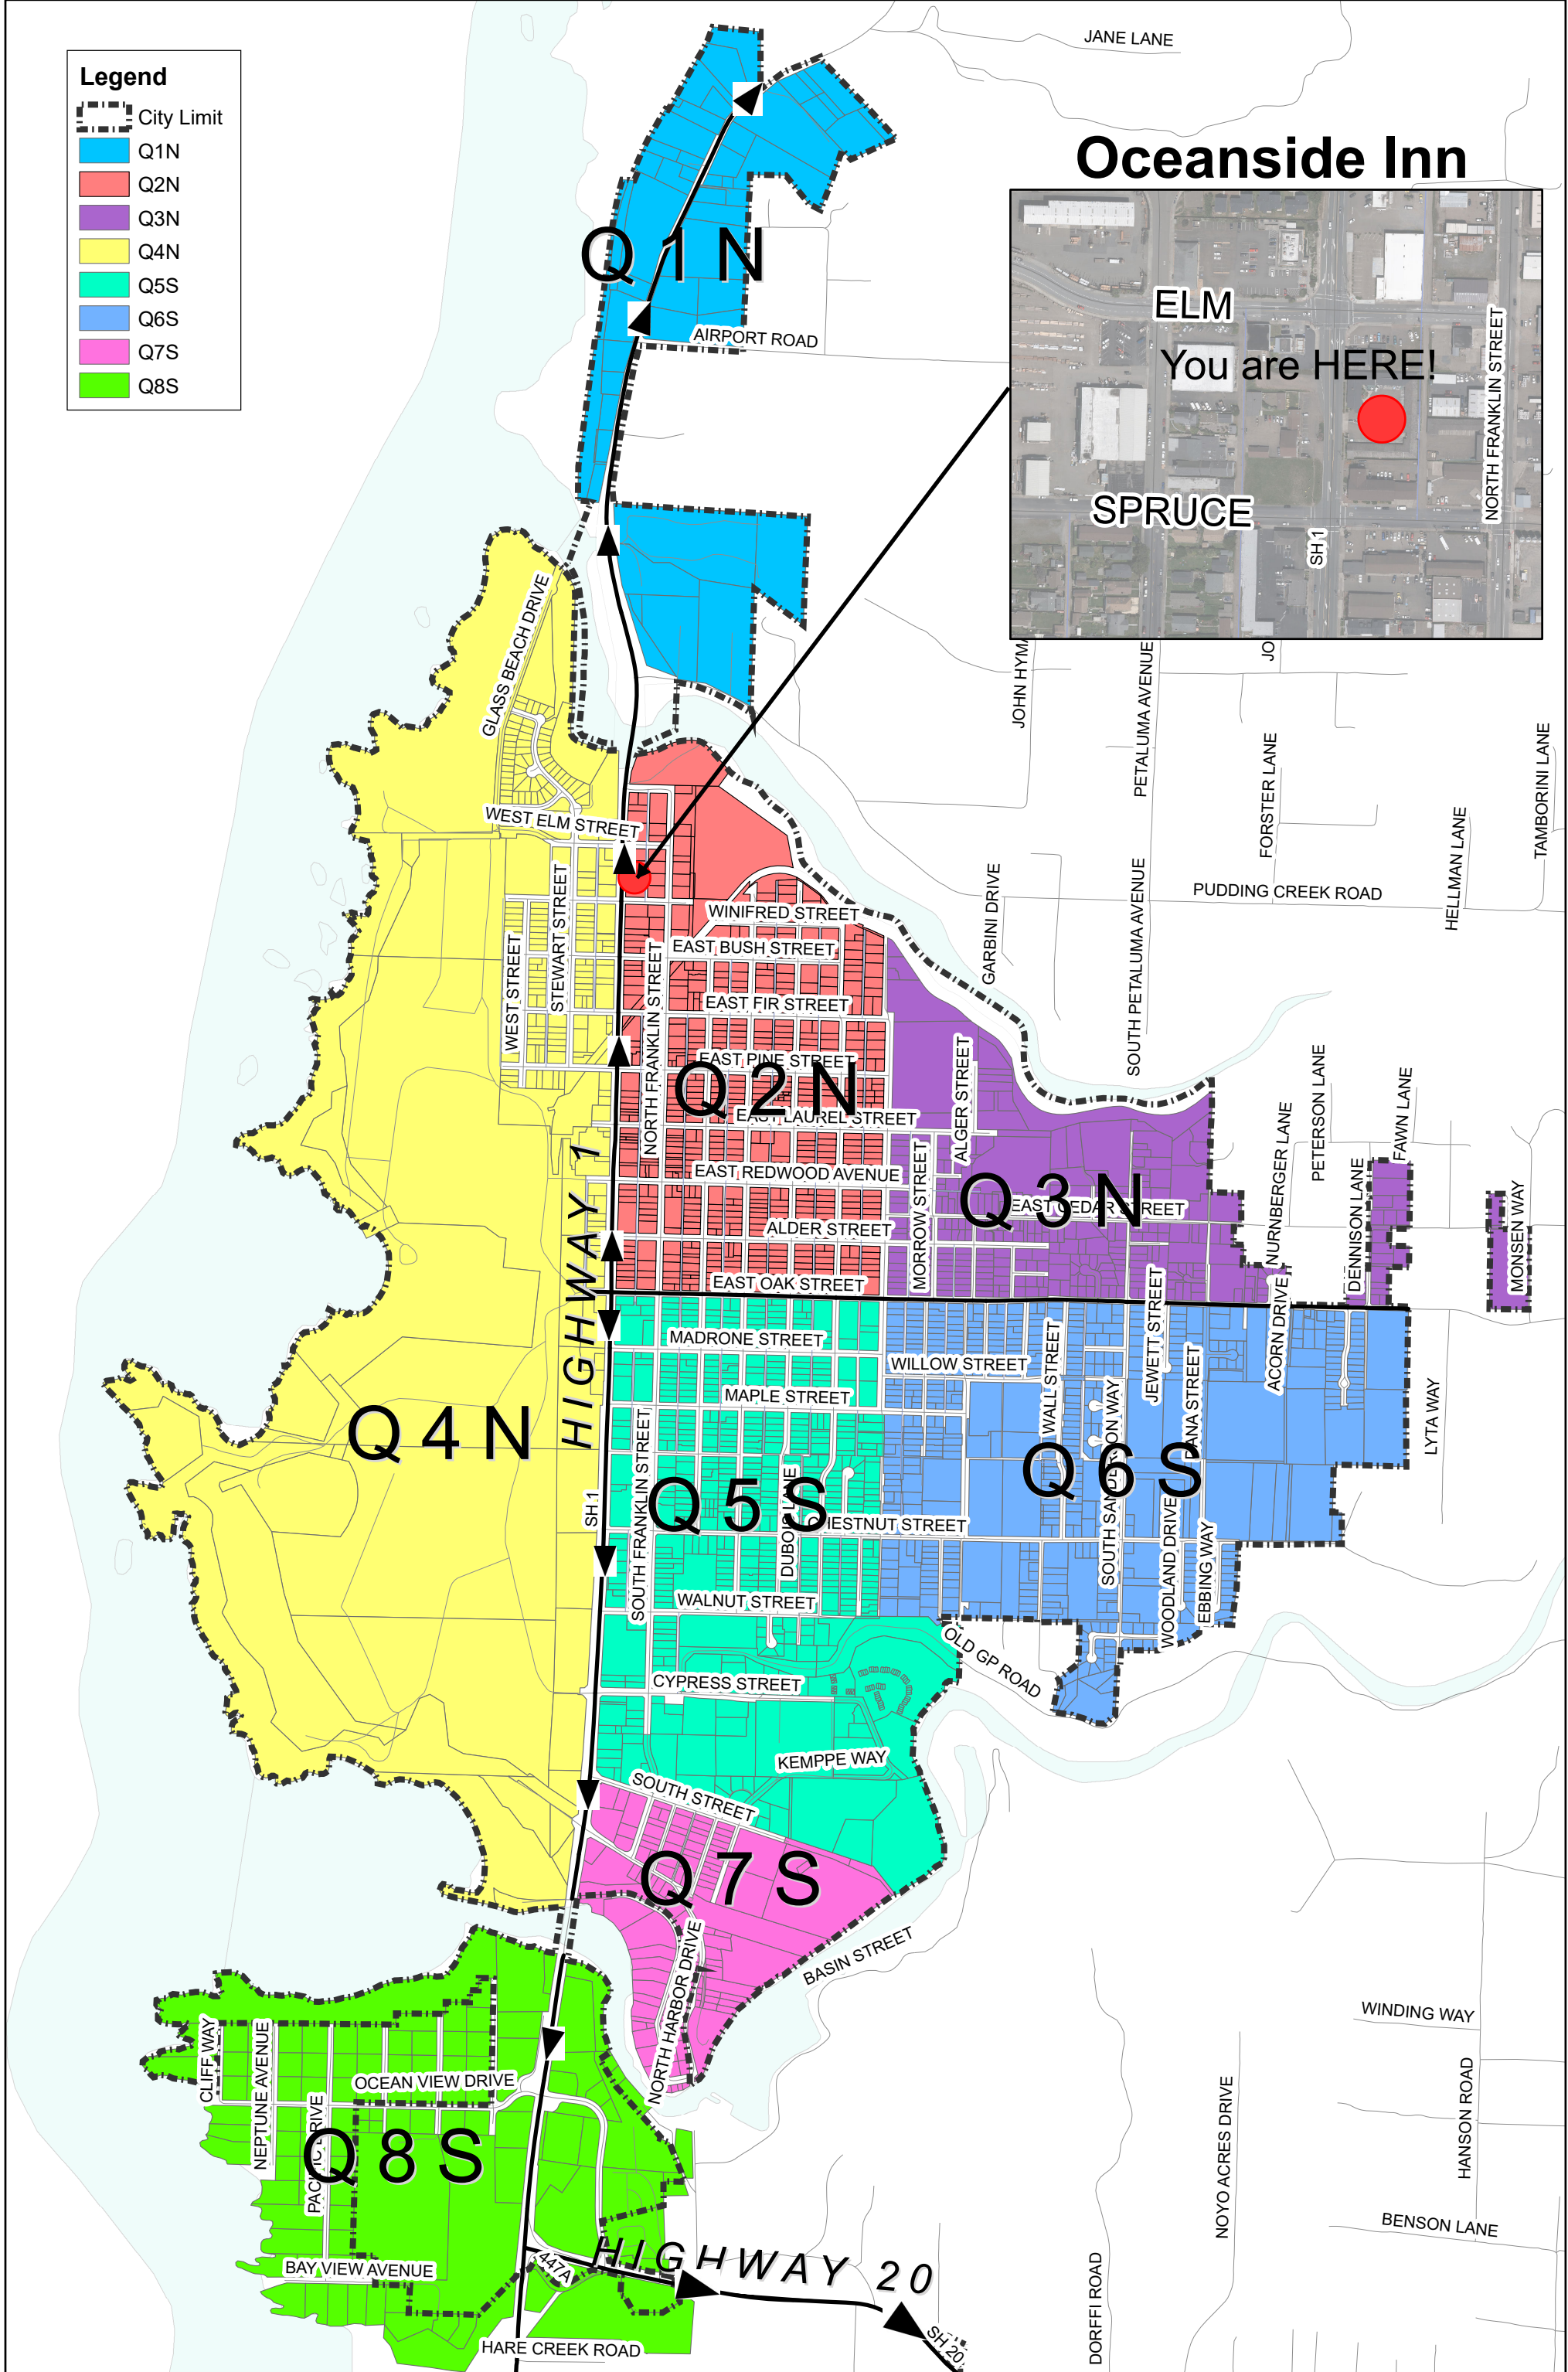

- Legend**
- City Limit
  - Q1N
  - Q2N
  - Q3N
  - Q4N
  - Q5S
  - Q6S
  - Q7S
  - Q8S

# Oceanside Inn

Feet  
0200

## Evacuation Zones

Feature and boundary locations depicted are approximate only. 11-19-2020