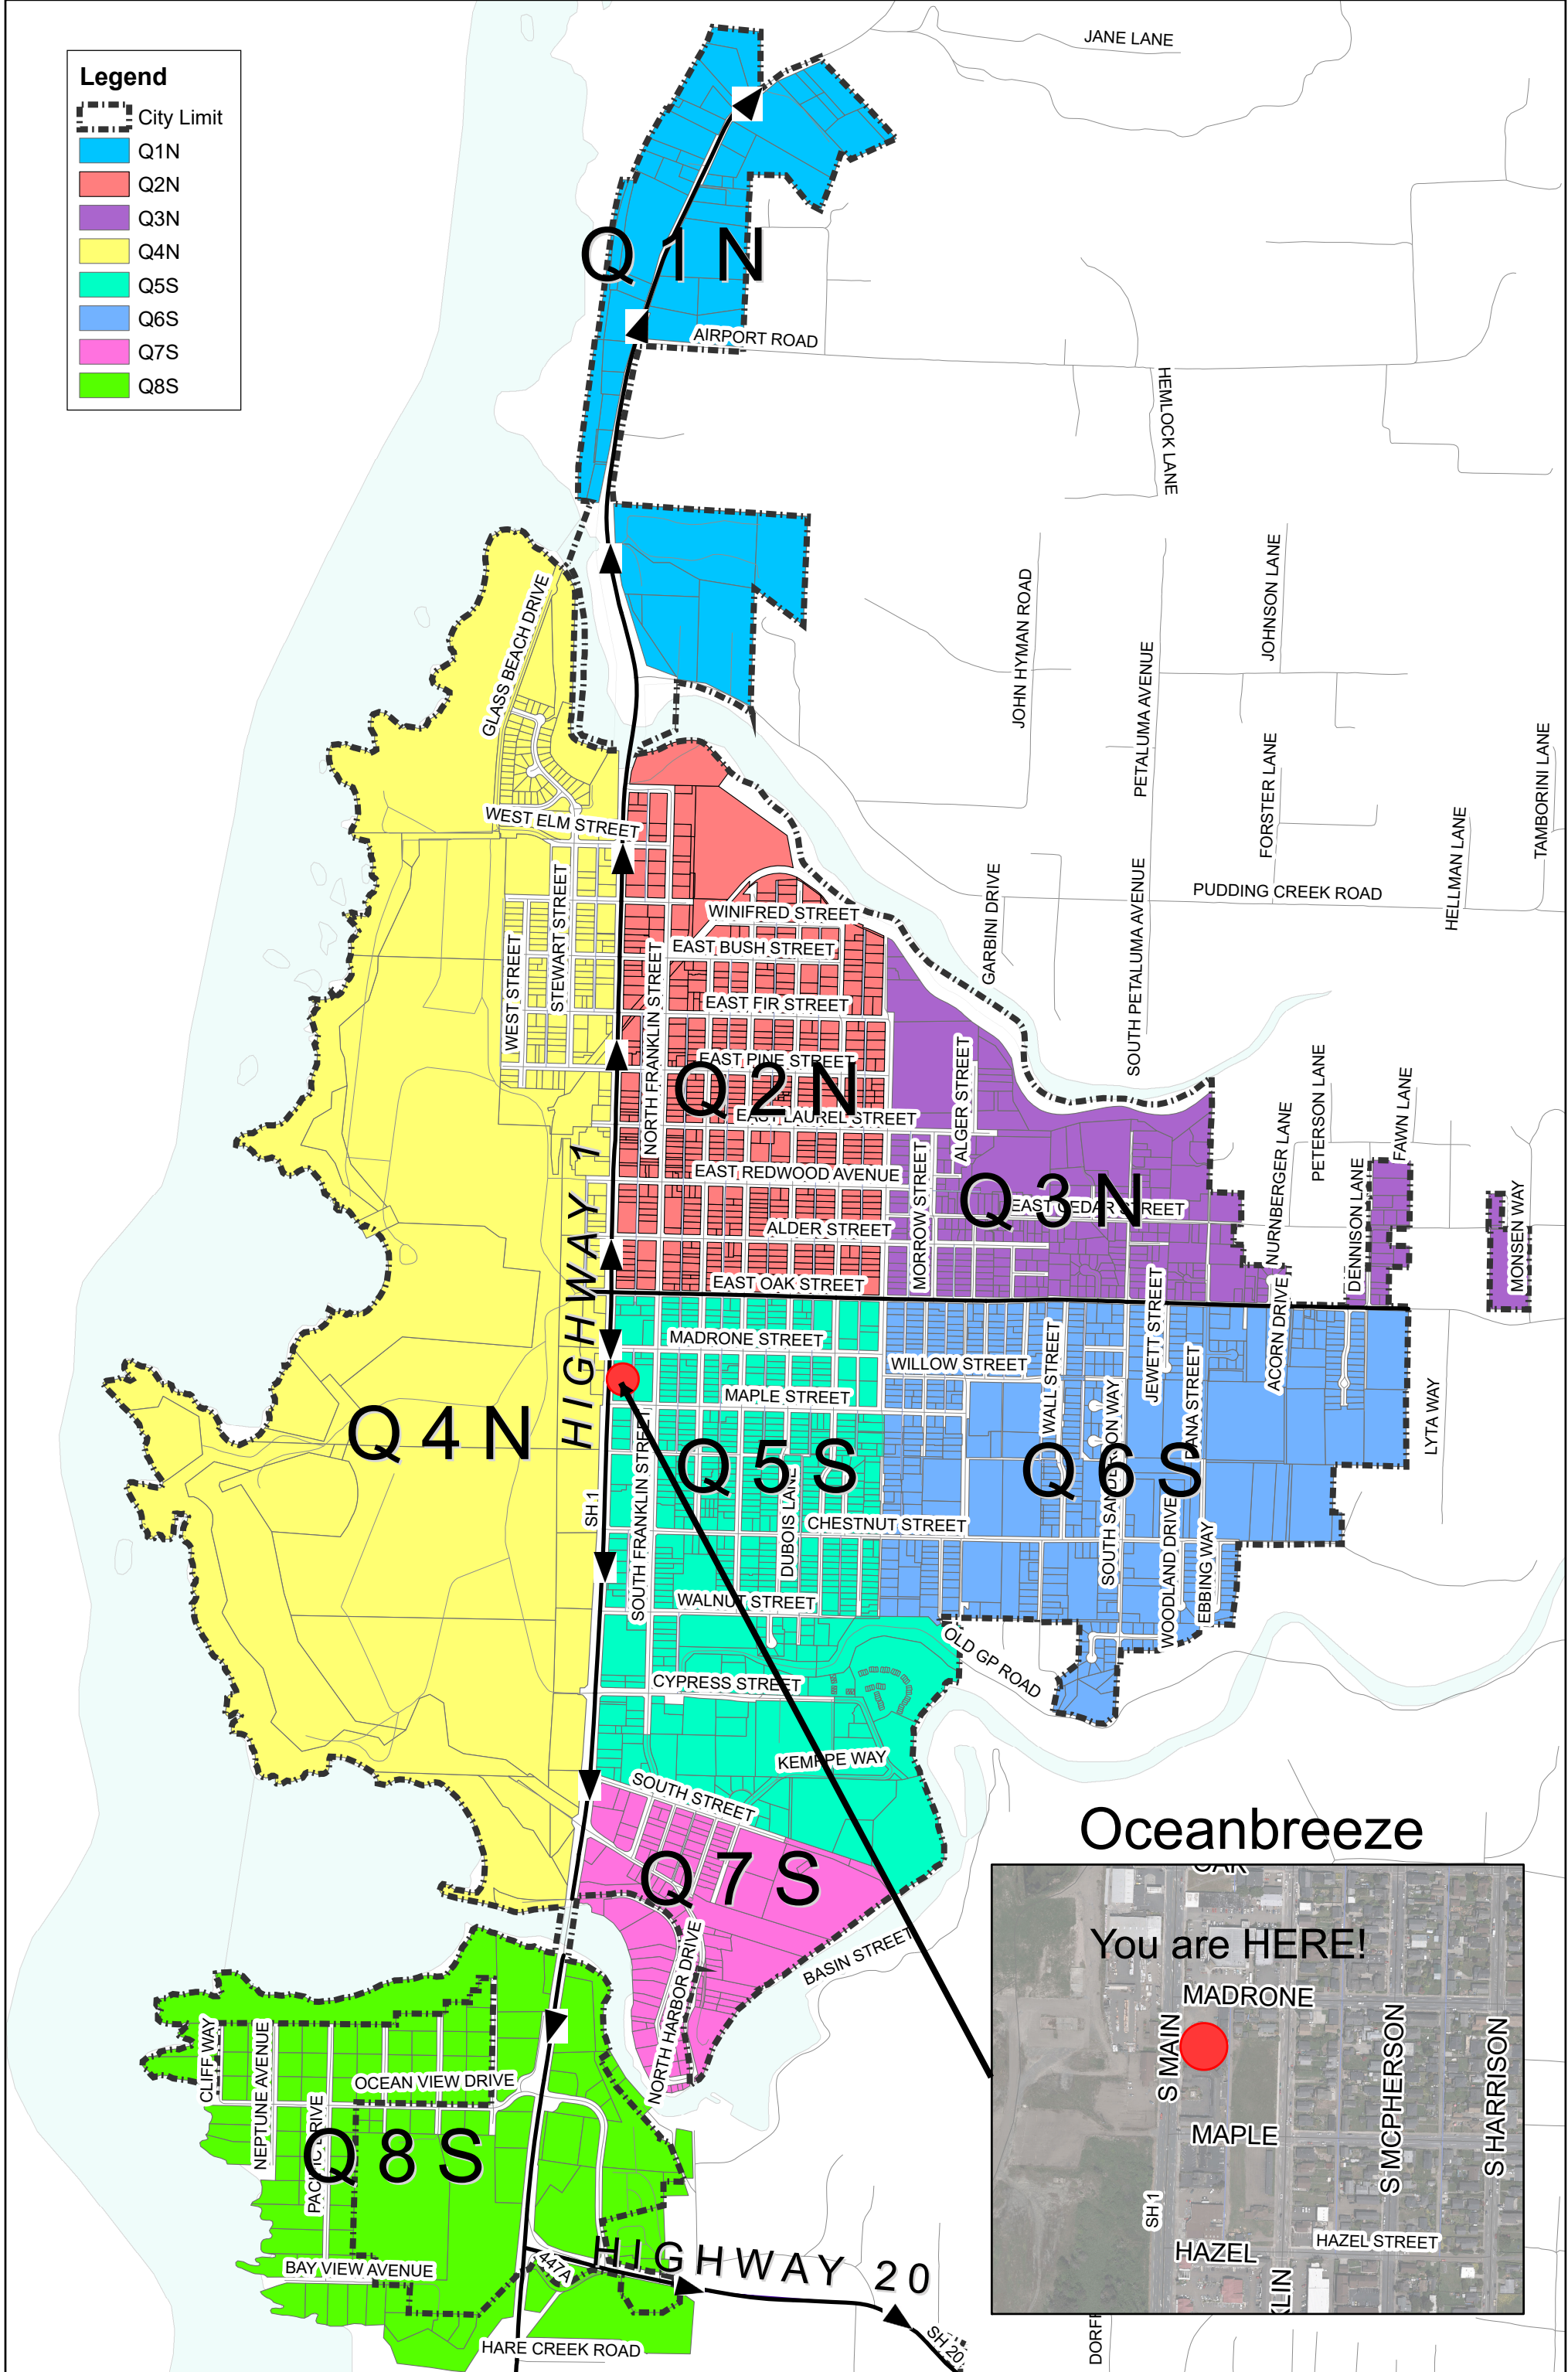

- Legend**
- City Limit
  - Q1N
  - Q2N
  - Q3N
  - Q4N
  - Q5S
  - Q6S
  - Q7S
  - Q8S

**Oceanbreeze**

Feature and boundary locations depicted are approximate only. 10-26-2020

Feet  
0200

**Evacuation Zones**