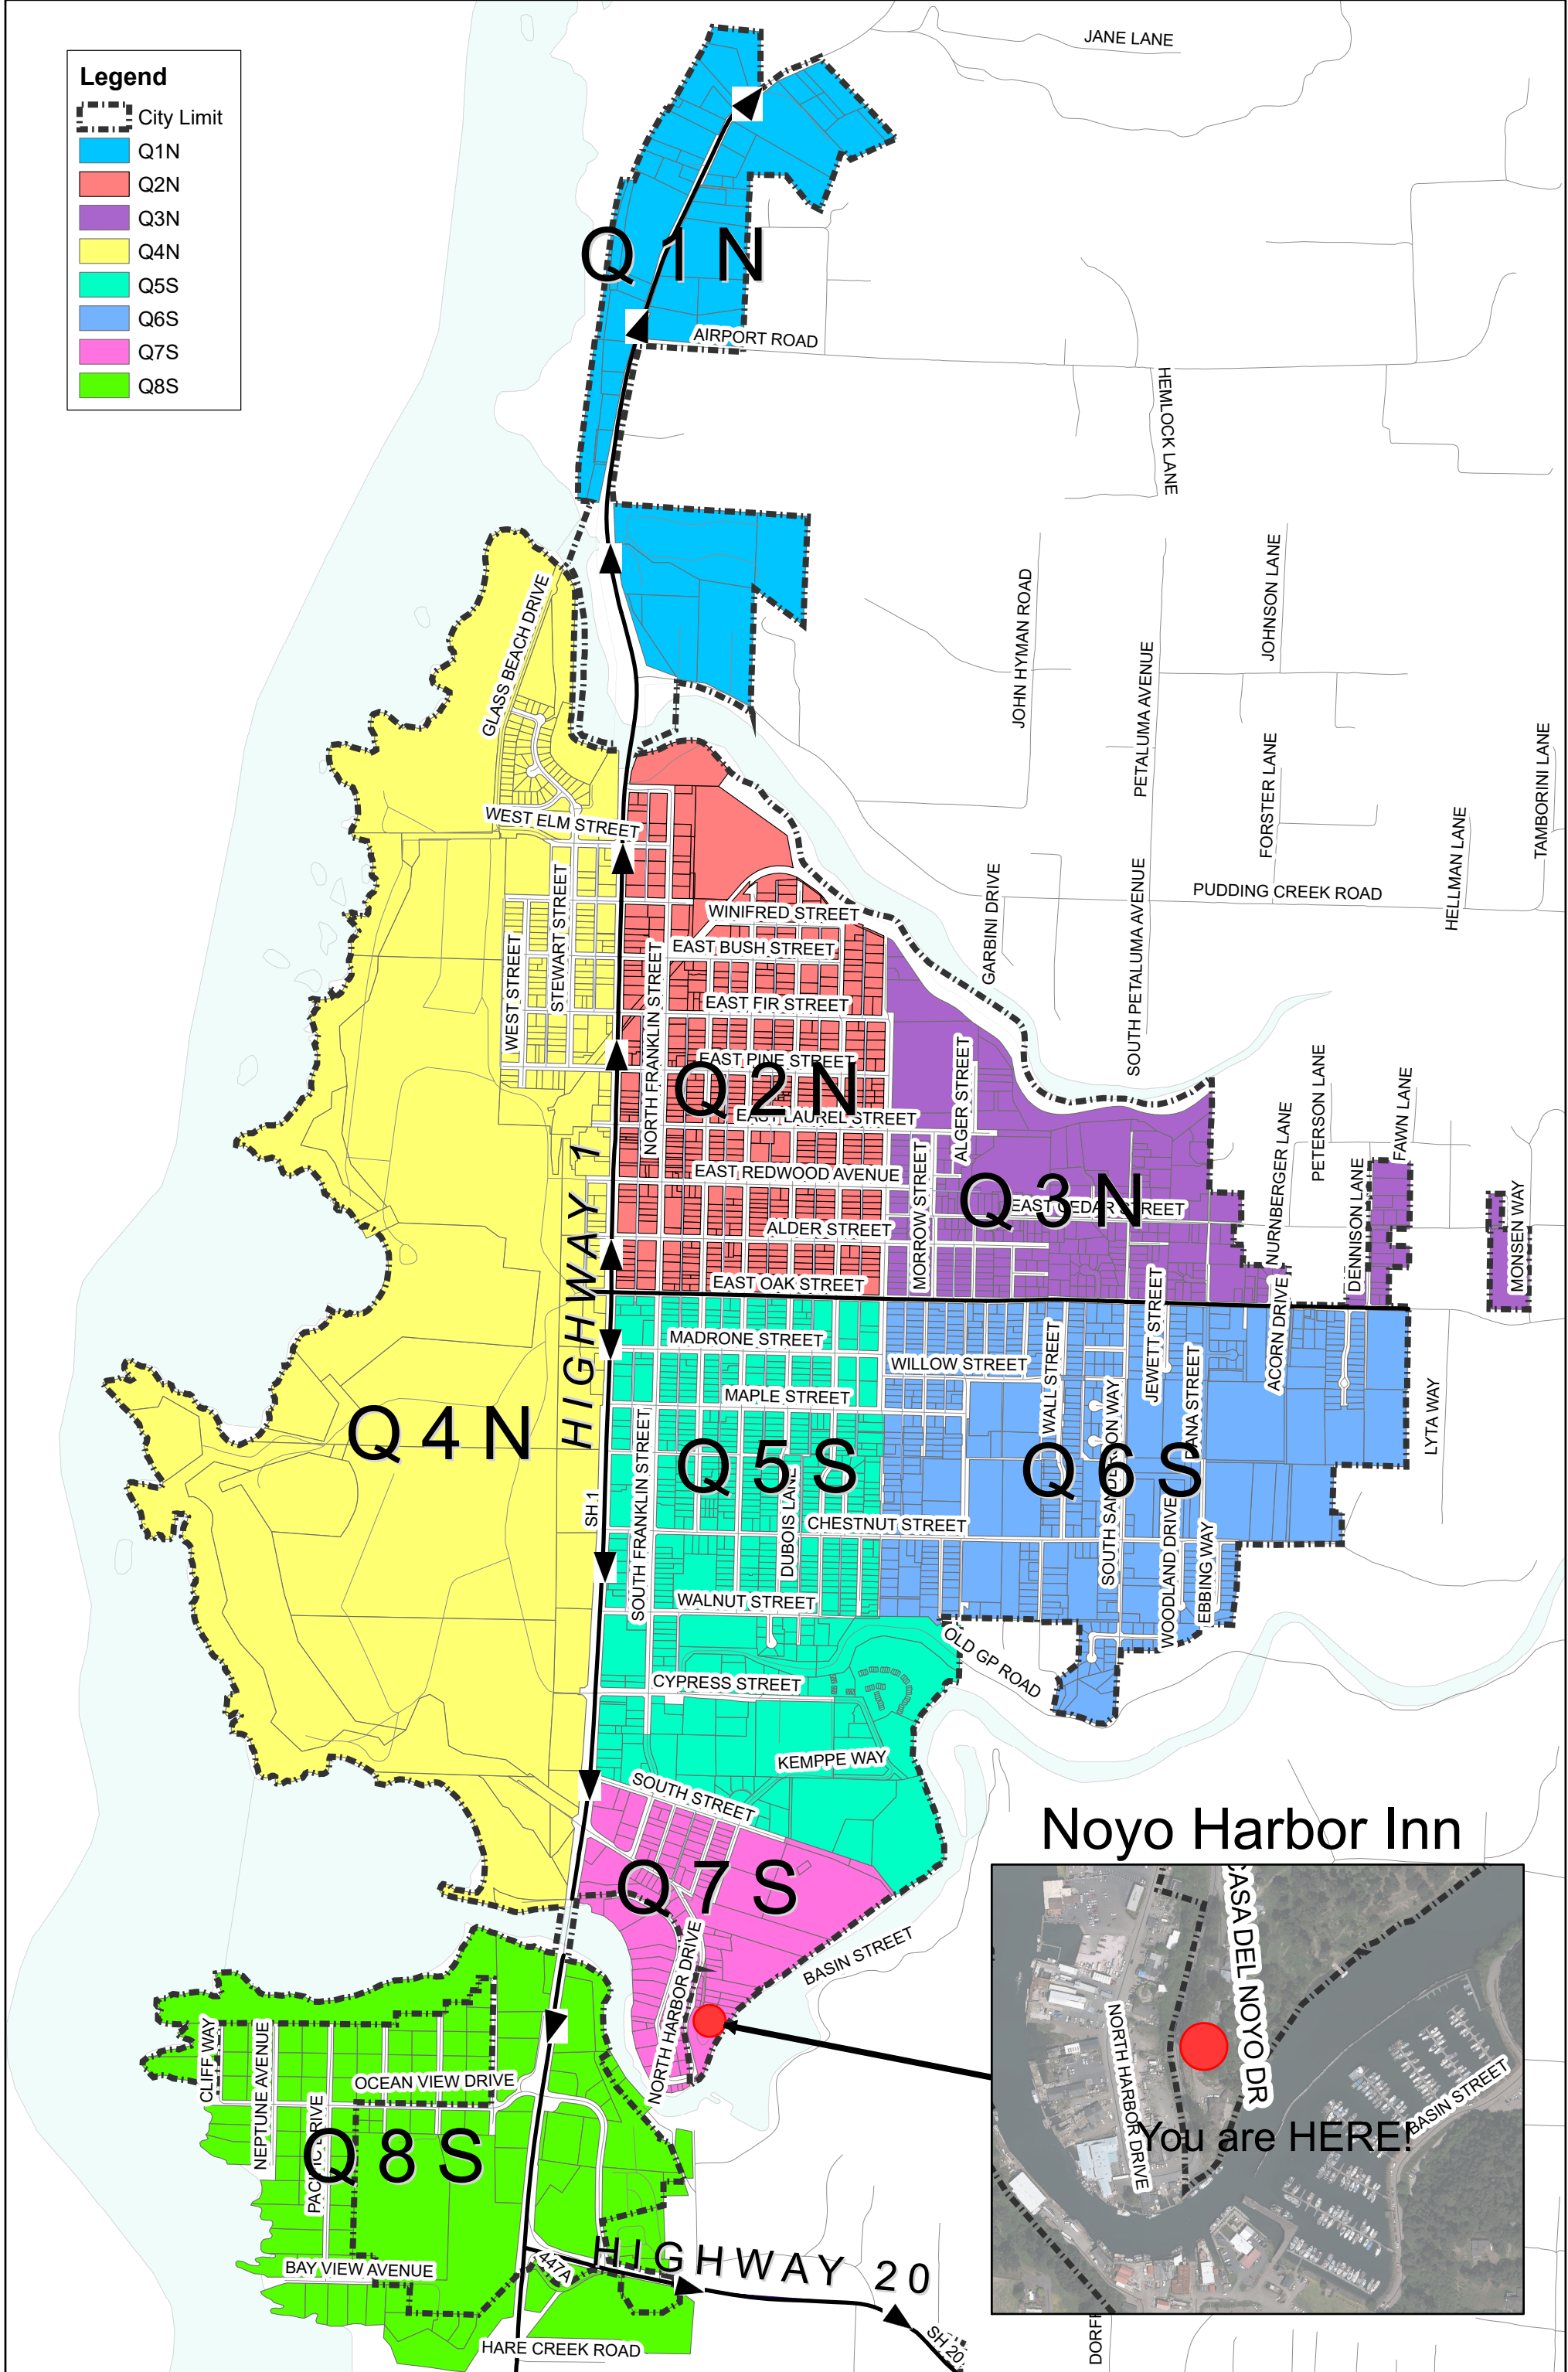

- Legend**
-  City Limit
 -  Q1N
 -  Q2N
 -  Q3N
 -  Q4N
 -  Q5S
 -  Q6S
 -  Q7S
 -  Q8S

Noyo Harbor Inn

 Feet
0200

Evacuation Zones

Feature and boundary locations depicted are approximate only. 10-26-2020